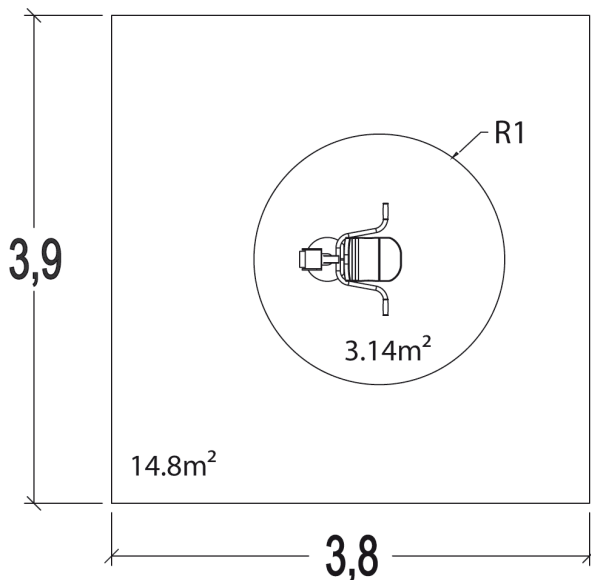

# Hydraulic high pulley

R37-UBX-248B

14+

1

0,4m

1 = 0,9m 2 = 0,85m 3 = 1,45m

User controlled hydraulic piston