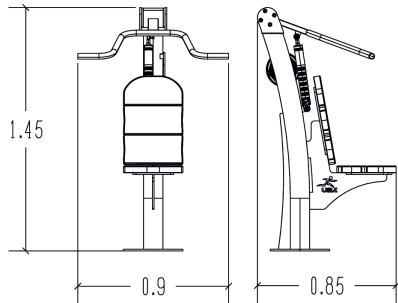

# Hydraulic high pulley

R37-UBX-248B

14+

1

0,4m

1 = 0,9m 2 = 0,85m 3 = 1,45m

User controlled hydraulic piston