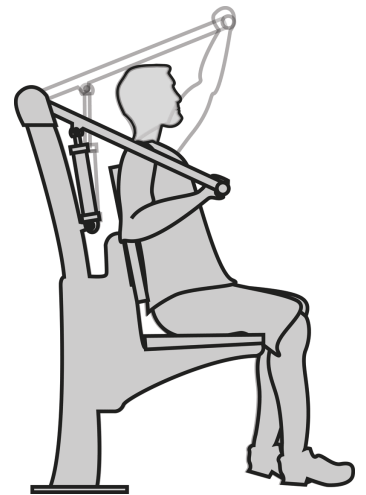

Hydraulic high pulley

R37-UBX-248B

14+

1

0,4m

1 = 0,9m 2 = 0,85m 3 = 1,45m

MUSCULAR STIMULATION

MOVEMENTS

CERTIFICATIONS