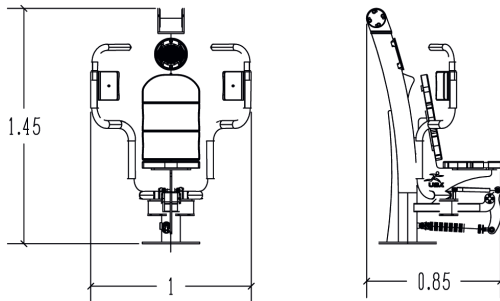

Hydraulic butterfly

R37-UBX-208B

14+

1

0,45m

1 = 1m 2 = 0,85m 3 = 1,45m

User controlled hydraulic piston

MUSCULAR STIMULATION