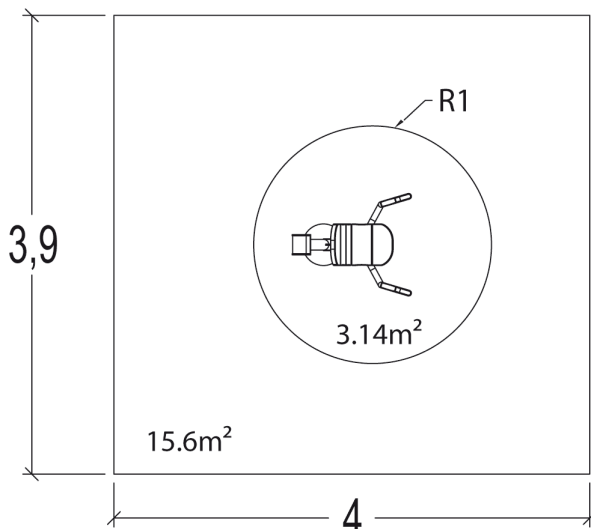

Hydraulic butterfly

R37-UBX-208B

14+

1

0,45m

1 = 1m 2 = 0,85m 3 = 1,45m

User controlled hydraulic piston

MUSCULAR STIMULATION