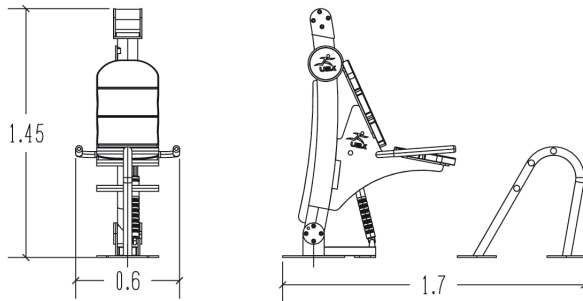

Hydraulic leg press

R37-UBX-215B

14+

1

0,45m

1 = 1,7m 2 = 0,6m 3 = 1,45m

User controlled hydraulic piston

MUSCULAR STIMULATION