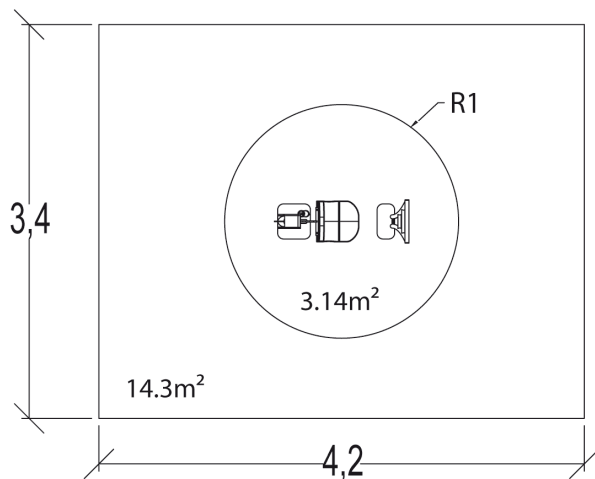

Hydraulic leg press

R37-UBX-215B

14+

1

0,45m

1 = 1,7m 2 = 0,6m 3 = 1,45m

User controlled hydraulic piston

MUSCULAR STIMULATION