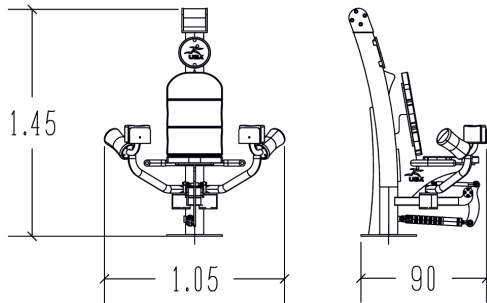

Hydraulic thigh combo

R37-UBX-218B

14+

1

0,4m

1 = 1,05m 2 = 0,9m 3 = 1,45m

User controlled hydraulic piston

MUSCULAR STIMULATION