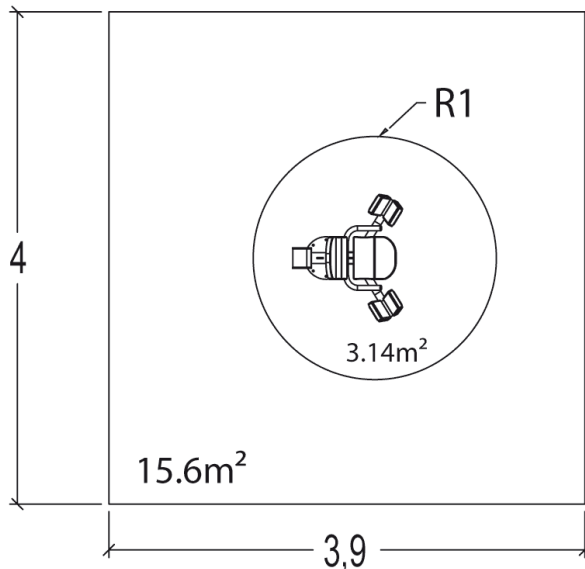

Hydraulic thigh combo

R37-UBX-218B

14+

1

0,4m

1 = 1,05m 2 = 0,9m 3 = 1,45m

User controlled hydraulic piston

MUSCULAR STIMULATION