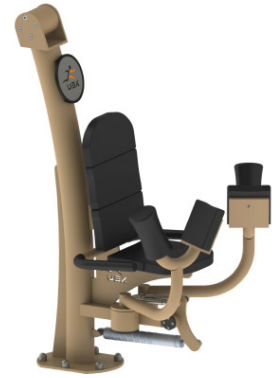

Hydraulic thigh combo

R37-UBX-218B

14+

1

0,4m

1 = 1,05m 2 = 0,9m 3 = 1,45m

User controlled hydraulic piston

MUSCULAR STIMULATION