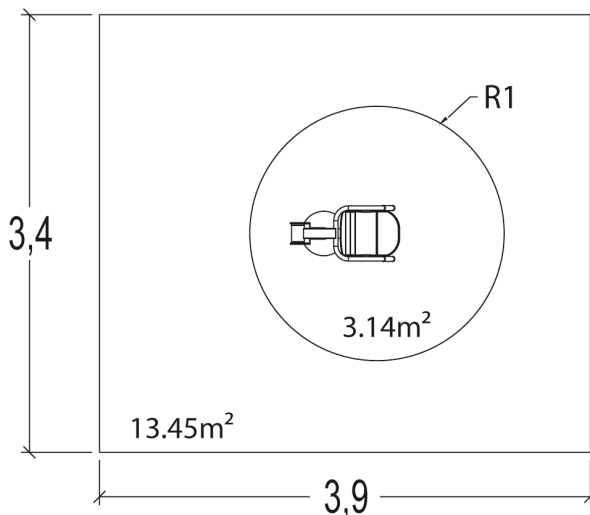

Hydraulic shoulder press

R37-UBX-247B

14+

1

0,4m

1 = 0,9m 2 = 0,8m 3 = 1,45m

User controlled hydraulic piston

MUSCULAR STIMULATION