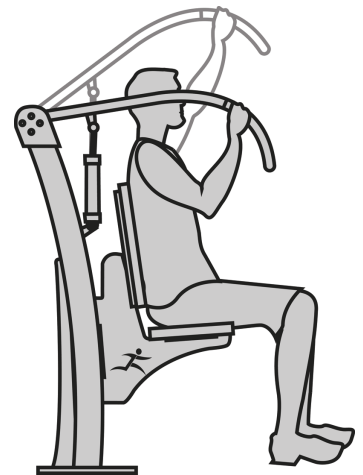

Hydraulic shoulder press

R37-UBX-247B

14+

1

0,4m

1 = 0,9m 2 = 0,8m 3 = 1,45m

MUSCULAR STIMULATION

MOVEMENTS

CERTIFICATIONS