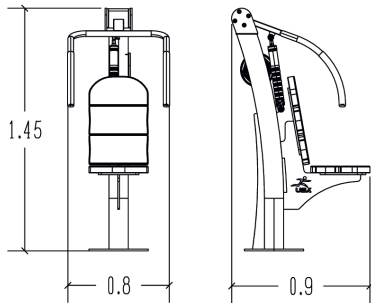

Hydraulic shoulder press

R37-UBX-247B

14+

1

0,4m

1 = 0,9m 2 = 0,8m 3 = 1,45m

User controlled hydraulic piston

MUSCULAR STIMULATION