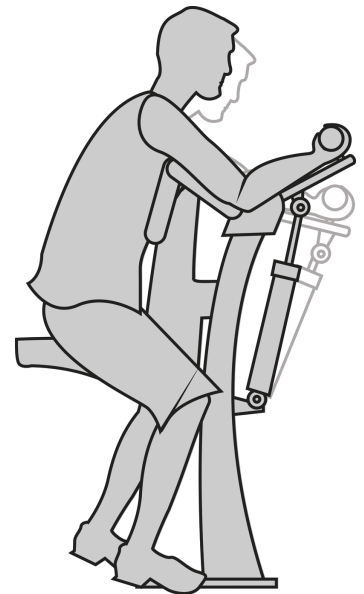

Hydraulic arm curl

R37-UBX-255B

14+

1

0,35m

1 = 0,92m 2 = 0,55m 3 = 1,05m

MUSCULAR STIMULATION

MOVEMENTS

CERTIFICATIONS