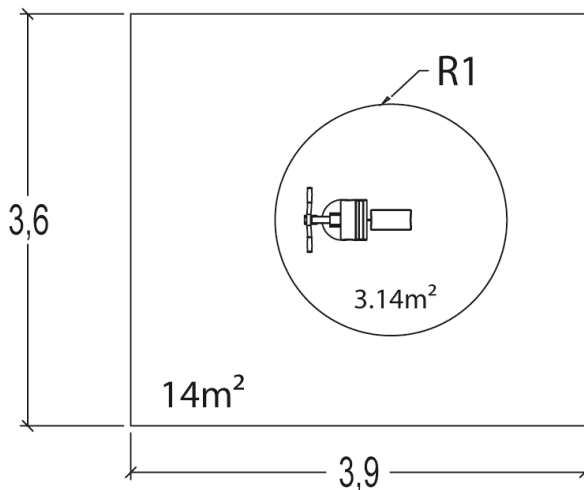

Hydraulic arm curl

R37-UBX-255B

14+

1

0,35m

1 = 0,92m 2 = 0,55m 3 = 1,05m

User controlled hydraulic piston

MUSCULAR STIMULATION