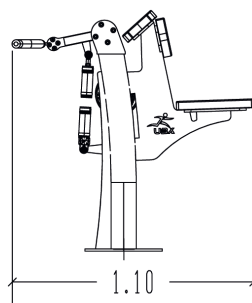

Hydraulic arm curl

R37-UBX-255B

14+

1

0,35m

1 = 0,92m 2 = 0,55m 3 = 1,05m

User controlled hydraulic piston

MUSCULAR STIMULATION