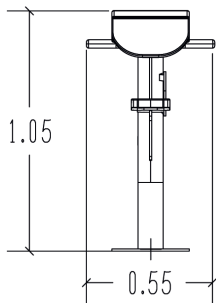

Hydraulic arm curl

R37-UBX-255B

14+

1

0,35m

1 = 0,92m 2 = 0,55m 3 = 1,05m

User controlled hydraulic piston

MUSCULAR STIMULATION