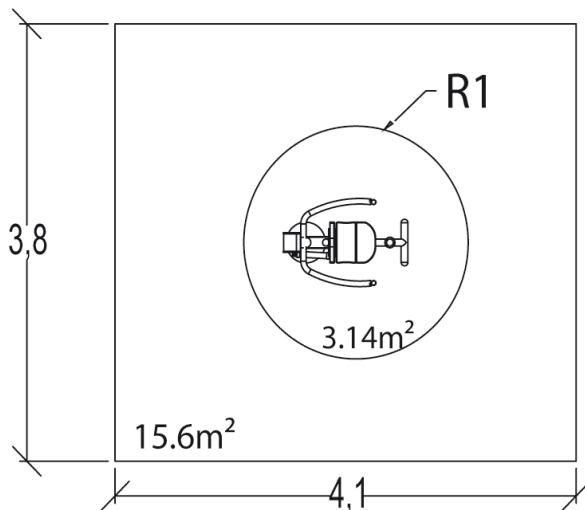

# Hydraulic hip twister

R37-UBX-258B

14+

1

0,4m

1 = 1,1m 2 = 0,75m 3 = 1,45m

User controlled hydraulic piston