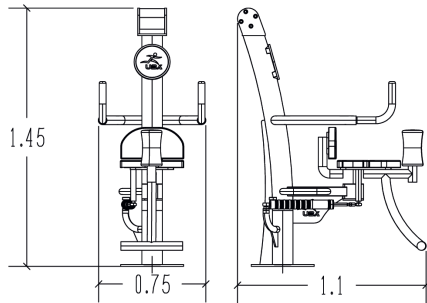

# Hydraulic hip twister

R37-UBX-258B

14+

1

0,4m

1 = 1,1m 2 = 0,75m 3 = 1,45m

User controlled hydraulic piston