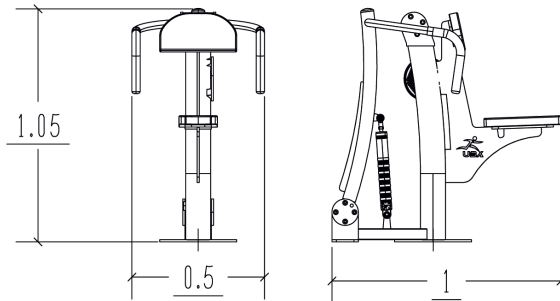

Hydraulic rowing trainer

R37-UBX-290B

14+

1

0,5m

1 = 0,5m 2 = 1m 3 = 1,05m

User controlled hydraulic piston

MUSCULAR STIMULATION