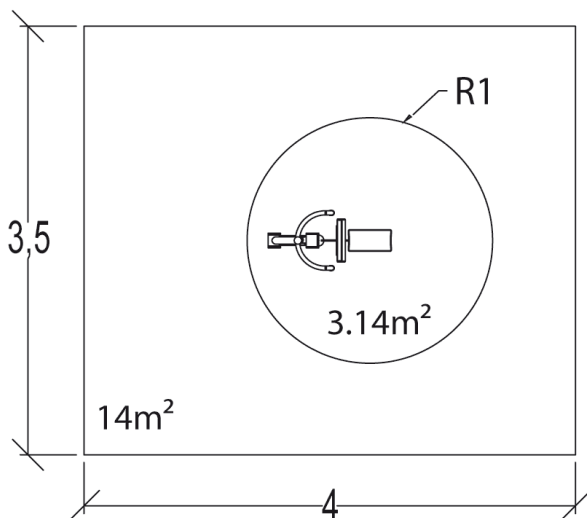

Hydraulic rowing trainer

R37-UBX-290B

14+

1

0,5m

1 = 0,5m 2 = 1m 3 = 1,05m

User controlled hydraulic piston

MUSCULAR STIMULATION