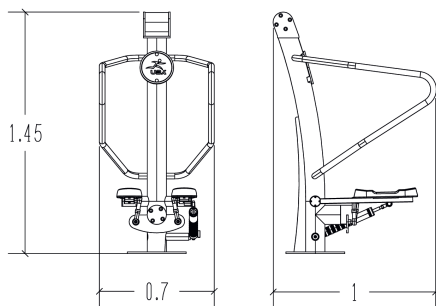

Hydraulic stepper

R37-UBX-292B

14+

1

0,5m

1 = 1m 2 = 0,7m 3 = 1,45m

User controlled hydraulic piston

MUSCULAR STIMULATION