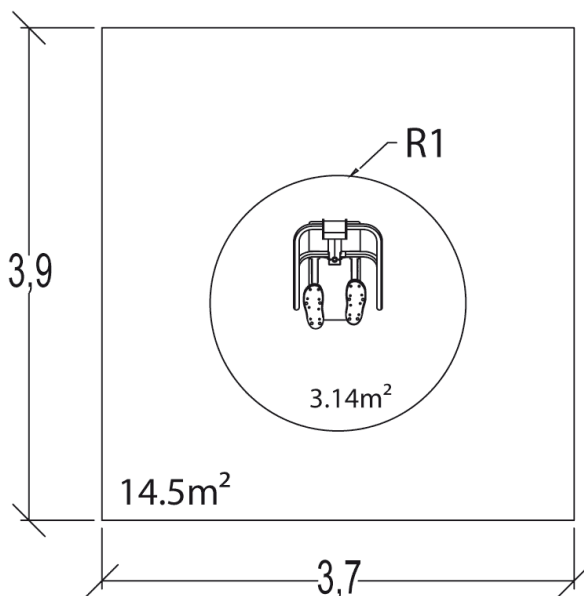

Hydraulic stepper

R37-UBX-292B

14+

1

0,5m

1 = 1m 2 = 0,7m 3 = 1,45m

User controlled hydraulic piston

MUSCULAR STIMULATION