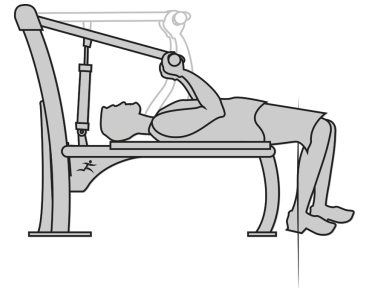

Hydraulic bench press

R37-UBX-293B

14+

1

0,55m

1 = 1,6m 2 = 0,7m 3 = 1,1m

MUSCULAR STIMULATION

MOVEMENTS

CERTIFICATIONS