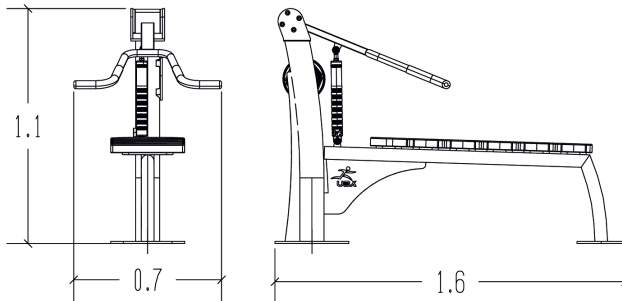

Hydraulic bench press

R37-UBX-293B

14+

1

0,55m

1 = 1,6m 2 = 0,7m 3 = 1,1m

User controlled hydraulic piston

MUSCULAR STIMULATION