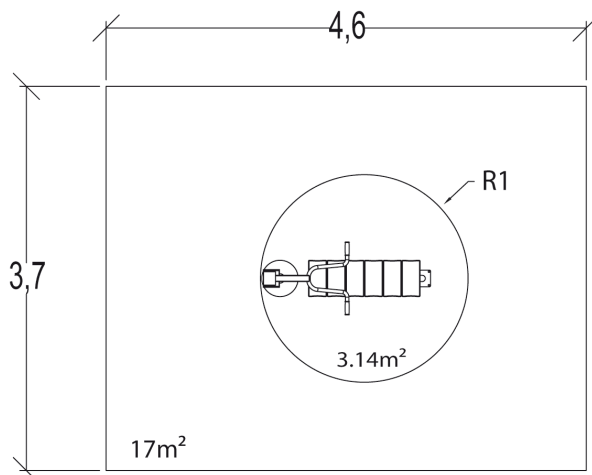

Hydraulic bench press

R37-UBX-293B

14+

1

0,55m

1 = 1,6m 2 = 0,7m 3 = 1,1m

User controlled hydraulic piston

MUSCULAR STIMULATION