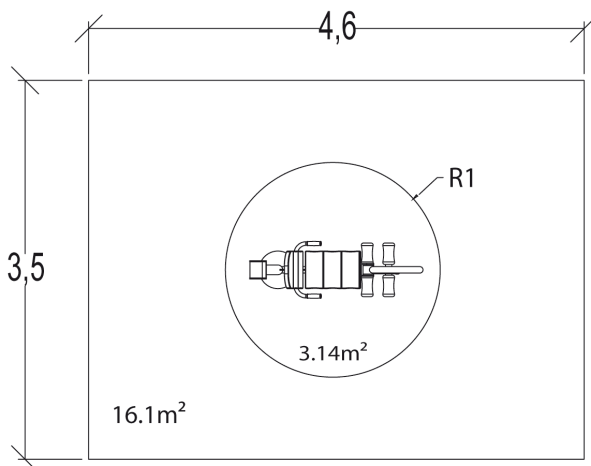

Hydraulic leg extension

R37-UBX-298B

14+

1

0,55m

1 = 1,4m 2 = 0,6m 3 = 1,45m

User controlled hydraulic piston

MUSCULAR STIMULATION