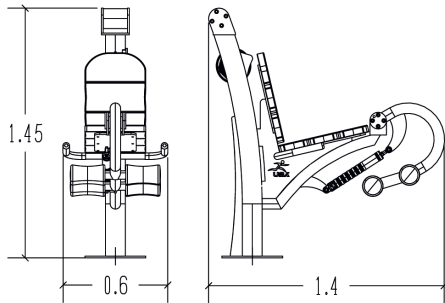

Hydraulic leg extension

R37-UBX-298B

14+

1

0,55m

1 = 1,4m 2 = 0,6m 3 = 1,45m

User controlled hydraulic piston

MUSCULAR STIMULATION