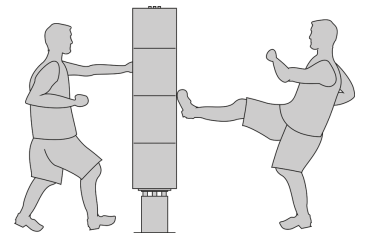

Full high kick box

R37-UBX-303B

14+

1

0m

1 = 0,4m 2 = 0,4m 3 = 1,85m

MUSCULAR STIMULATION

MOVEMENTS