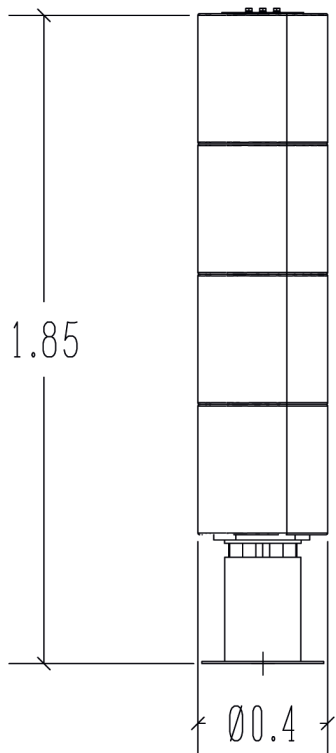

Full high kick box

R37-UBX-303B

14+

1

0m

1 = 0,4m 2 = 0,4m 3 = 1,85m

MUSCULAR STIMULATION

MOVEMENTS