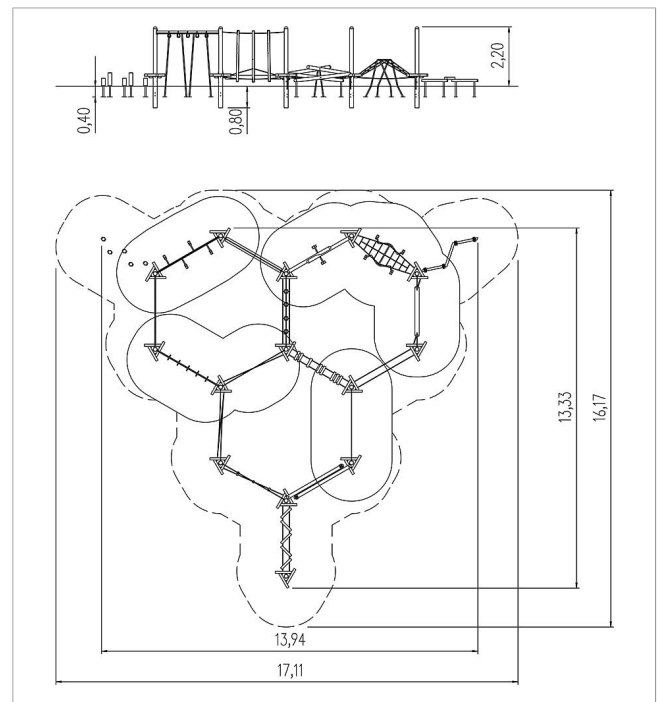

5 25 051 0710 0

eibe active trail Combination 12

made in germany

3+

Scope of delivery

- 14x island
- 1x crossing L1
- 1x crossing L2
- 1x crossing L3
- 1x crossing L4
- 1x crossing L5
- 1x crossing L6
- 1x crossing M1
- 1x crossing M2
- 1x crossing M3
- 1x crossing M4
- 1x crossing M5
- 1x crossing M6
- 1x crossing S1
- 1x crossing S2
- 1x crossing S3
- 1x crossing S4
- 1x crossing S5
- 1x crossing S6

	Material	Eucalyptus oiled
	Foundation level	FL 1
	Minimum space	1711x1617x320 cm
	Free falling height	1,83 m
	Impact protection net	97 m ²
	Foundations	34x CF