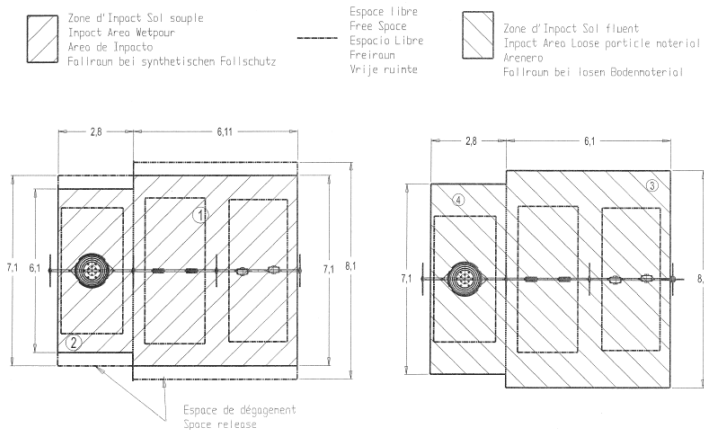

meeting

swinging

Installation of equipment

Impact area =

-  Impact area
-  Free space

		
1	1,4m	43,5m ²
2	1,55m	17,5m ²
3	1,4m	49,5m ²
4	1,55m	20m ²

2

04h00

1.9m³

61m²

349kg

33kg

2015-08-05