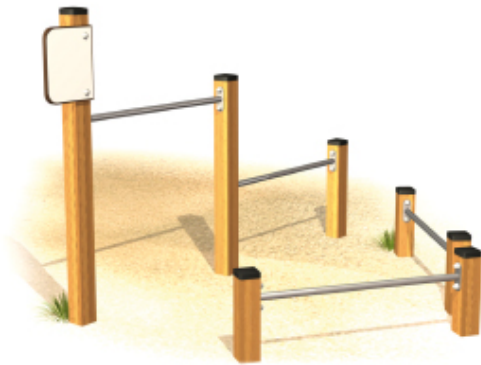

1=2.3m 2=1.65m 3=1.2m

**INSTALLATION**

00h00

**OTHER INFORMATION**

2 players

HCL= 1m

12+

Kaal = 57 kg

Raskeim detail = 10 kg