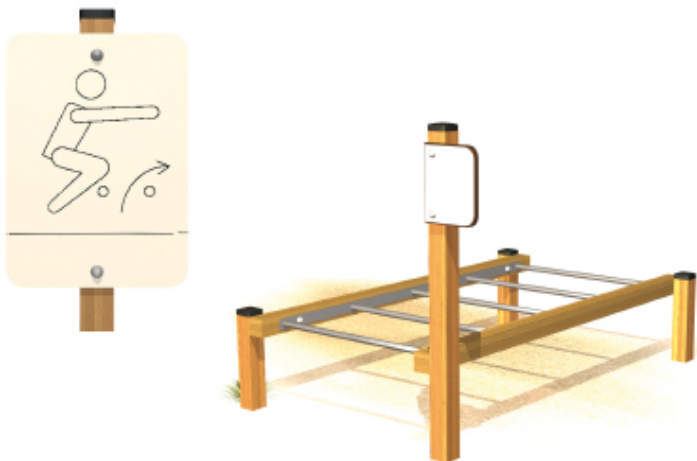

 1=2.3m 2=1.4m 3=0.5m

INSTALLATION

00h00

OTHER INFORMATION

1 player

HCL= 0.5m

12+

Kaal = 78 kg

Raskeim detail = 24 kg