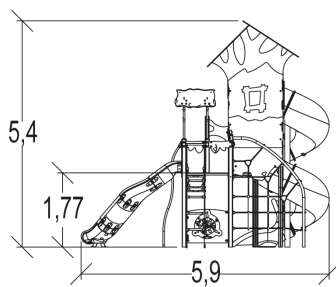

3+

32

2,6m

1 = 7,7m 2 = 5,9m 3 = 5,4m

Play value

sliding

x1

handling

x3

balancing

x1

climbing

x3

Number of play elements: 8

- ① Echelle souple Ht : 1,77 m
- ② Filet Arc Ht : 1,77 m
- ③ Flexible walkway
- ④ Toboggan polyéthylène
- ⑤ Panneau ludique Trombino
- ⑥ Echelle cintrée Ht : 1,77 m
- ⑦ Colour disc
- ⑧ 'Flowers' boards

Installation of equipment

Impact area =

- Impact area
- Free space

1	<0,6m	4,5m ²
2	1m	18,5m ²
3	1,77m	17m ²
4	2,5m	11m ²
5	2,6m	19,5m ²

4

40h00

0.6m³

70.5m²

1232kg

264kg

Proludic

2015-10-29