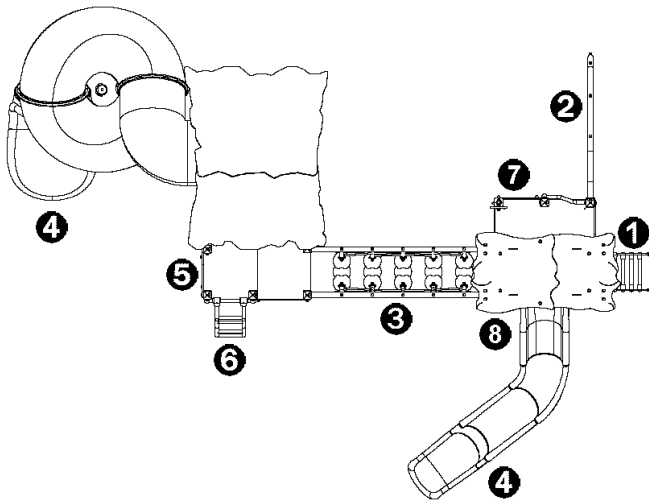

x3

balancing

x1

climbing

x3

Number of play elements: 8

- ① Echelle souple Ht : 1,77 m
- ② Filet Arc Ht : 1,77 m
- ③ Flexible walkway
- ④ Toboggan polyéthylène
- ⑤ Panneau ludique Trombino
- ⑥ Echelle cintrée Ht : 1,77 m
- ⑦ Colour disc
- ⑧ 'Flowers' boards

Installation of equipment

Impact area =

- Impact area
- Free space

1	<0,6m	4,5m ²
2	1m	18,5m ²
3	1,77m	17m ²
4	2,5m	11m ²
5	2,6m	19,5m ²

4

40h00

0.6m³

70.5m²