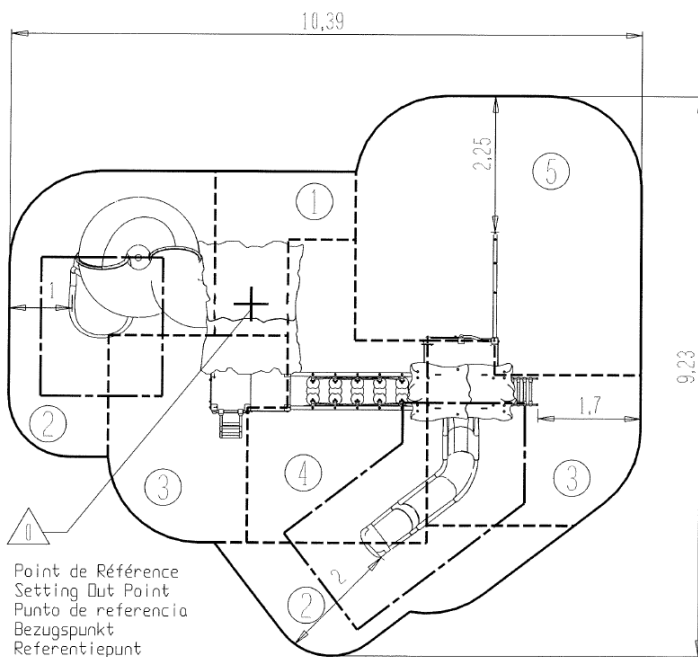

x3

balancing

x1

climbing

x3

Number of play elements: 8

- ① Echelle souple Ht : 1,77 m
- ② Filet Arc Ht : 1,77 m
- ③ Flexible walkway
- ④ Toboggan polyéthylène
- ⑤ Panneau ludique Trombino
- ⑥ Echelle cintrée Ht : 1,77 m
- ⑦ Colour disc
- ⑧ 'Flowers' boards

Installation of equipment

Impact area =

- Impact area
- Free space

1	<0,6m	4,5m ²
2	1m	18,5m ²
3	1,77m	17m ²
4	2,5m	11m ²
5	2,6m	19,5m ²

4

40h00

0.6m³

70.5m²