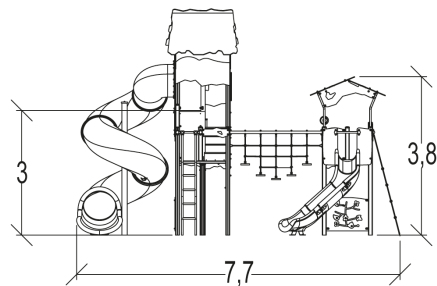

3+

32

2,6m

1 = 7,7m 2 = 5,9m 3 = 5,4m

Play value

sliding

x1

handling

x3

balancing

x1

climbing

x3

Number of play elements: 8