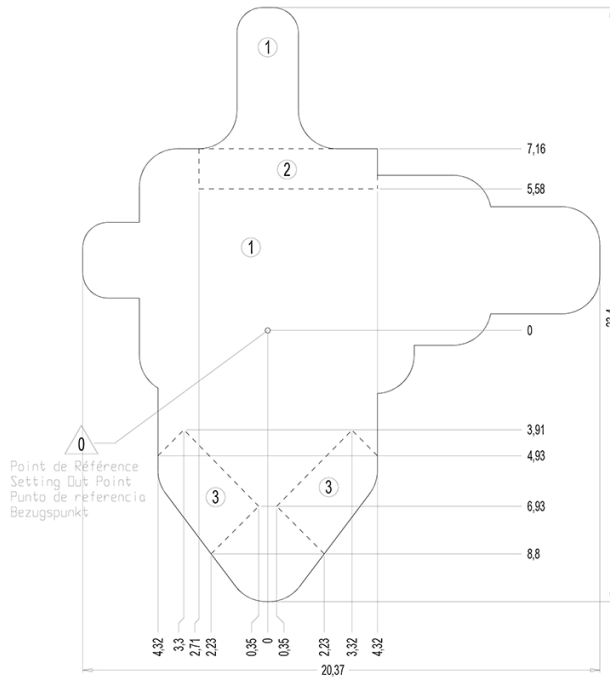

climbing

x4

Installation of equipment

IMPORTANT: It is essential to refer to the installation instructions for information on the size of the safety areas.

-  Impact area (minimum normative surface)
-  Free space

1	1,37m	182m ²
2	1,6m	11,5m ²
3	2m	19,5m ²

3

2.4m³

213m²

4813kg

52kg