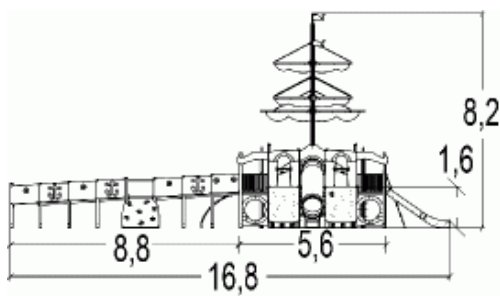

3+

85

2m

1 = 20,5m
2 = 16,8m
3 = 8,2m

Physical inclusion
Sensory inclusion
Cognitive inclusion

Play value : **60**

climbing

x5

role play

x1

sliding

x3

meeting

x1

resting

x5

1	1,37m	182m ²
2	1,6m	11,5m ²
3	2m	19,5m ²

3

2.4m³

213m²

4813kg

52kg