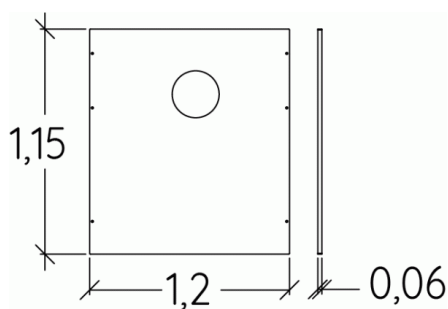

1+

2

0m

1 = 1,15m  
2 = 0,06m  
3 = 1,2m

Physical inclusion  
Sensory inclusion  
Cognitive inclusion

Installed on G3423/G3426 posts

Play value :

3

## Installation of equipment

**IMPORTANT:** It is essential to refer to the installation instructions for information on the size of the safety areas.

 Impact area (minimum normative surface)

 Free space