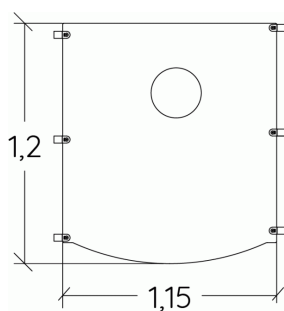

1+

2

0m

1 = 1,15m  
2 = 0,06m  
3 = 1,45m

Physical inclusion  
Sensory inclusion  
Cognitive inclusion

Installed on G3423/G3426 posts

Play value :

3

## Installation of equipment

**IMPORTANT:** It is essential to refer to the installation instructions for information on the size of the safety areas.

 Impact area (minimum normative surface)

 Free space