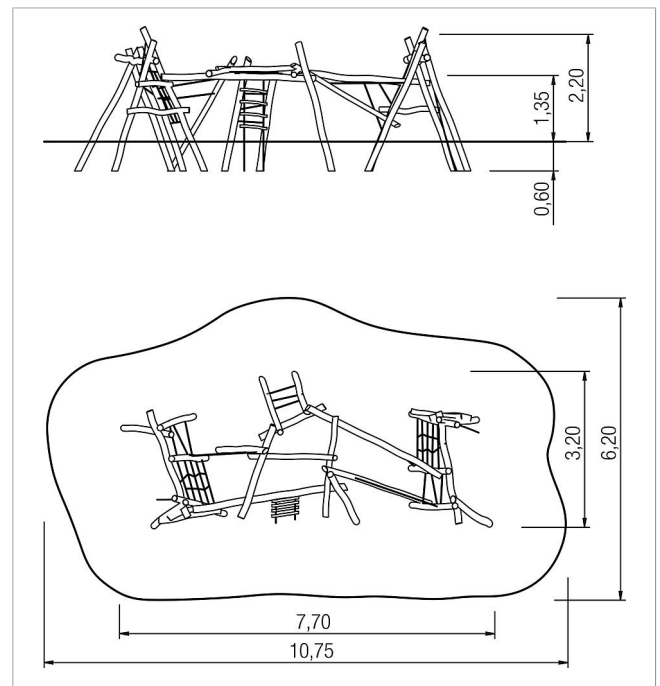

5 45 097 053 06

**paradiso play unit
Crona**

made in germany

Scope of delivery

1x climbing unit Crona: robinia

	Material	Robinia oiled
	Foundation level	FL 3
	Minimum space	1073x631x362 cm
	Free falling height	182 cm
	Impact protection net	54,5 m ²
	Foundations	17x CF