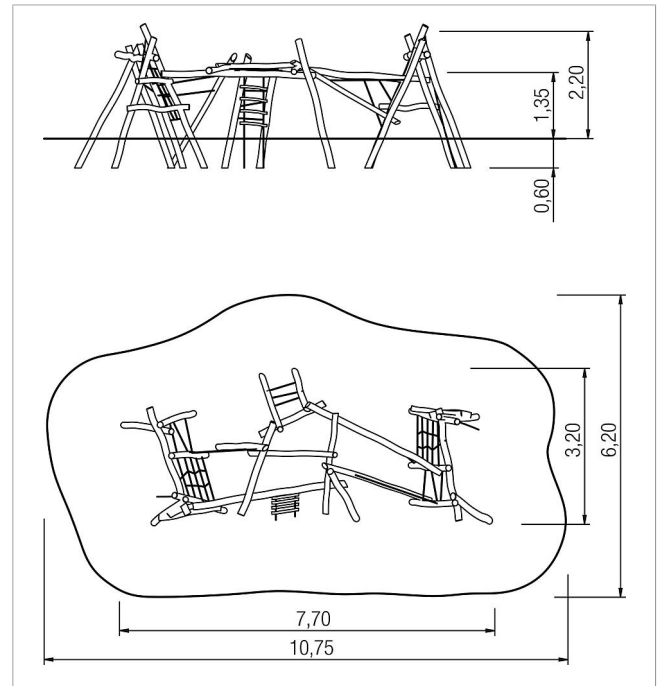

5 45 097 063 00

**paradiso play unit
Crona**

made in germany

Scope of delivery

1x climbing unit Crona: robinia

	Material	Robinia natural
	Foundation level	FL 3
	Minimum space	1073x631x362 cm
	Free falling height	182 cm
	Impact protection net	54,5 m ²
	Foundations	17x CF