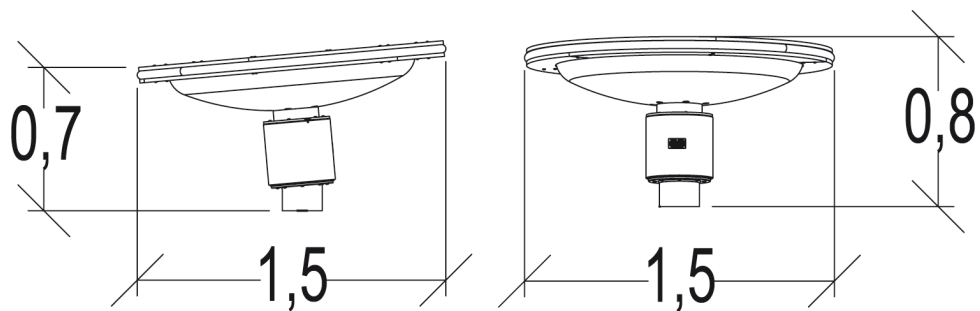

3+

8

1m

1 = 1,5m 2 = 1,5m 3 = 0,82m

Motor disability

Sensorial disabilities

Learning disabilities

Play value : 3

meeting

rotating

balancing

Installation of equipment

Impact area =

-  Impact area
-  Free space

	
1	1m
	26m ²

							
2	01h45	0.15m ³	26m ²	133kg	90kg		0000-00-00