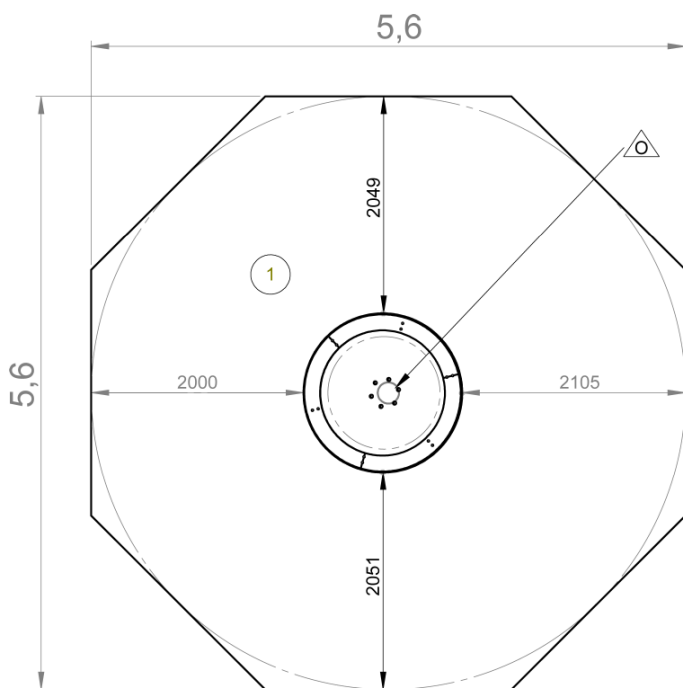

meeting

rotating

balancing

Installation of equipment

Impact area =

-  Impact area
-  Free space

	
1	1m
	26m ²

							
2	01h45	0.15m ³	26m ²	133kg	90kg		0000-00-00