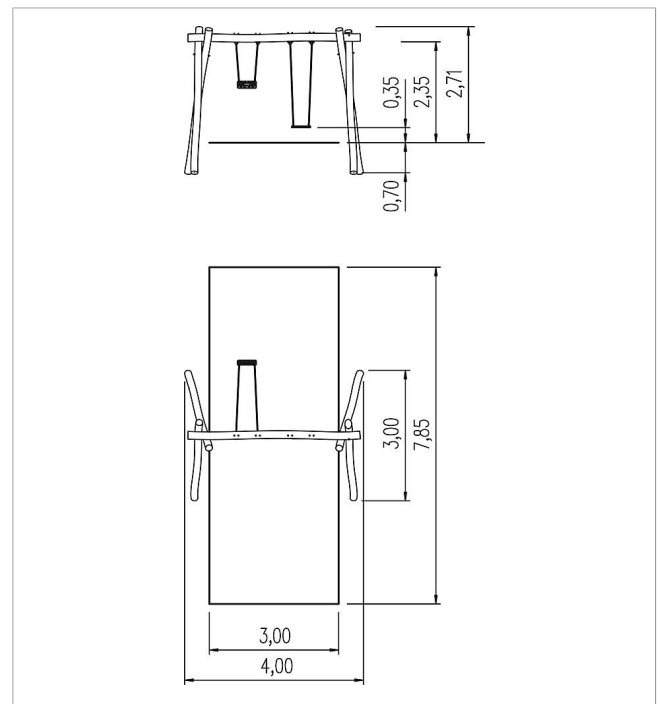

|   |                       |                     |
|---|-----------------------|---------------------|
|  | Material              | Robinia natural     |
|  | Foundation level      | FL 3                |
|  | Minimum space         | 785x416x271 cm      |
|  | Free falling height   | 139 cm              |
|  | Impact protection net | 24,0 m <sup>2</sup> |
|  | Foundations           | 4x CF               |
|  | Assembly              | -                   |
|  | Largest section       | Ø 15x390 cm         |
|  | Heaviest section      | 80 kg               |