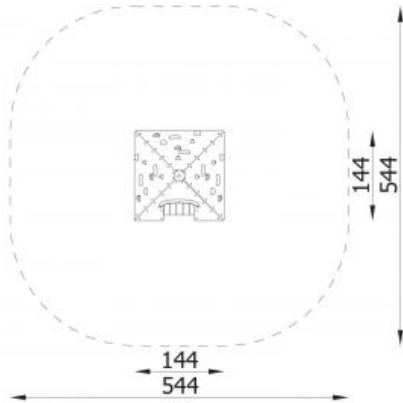

NOVUM

3331EP

Description

Tent for children. It is a place for meetings and rest. It can also be a protection against adverse weather conditions.

Model type	Solitair
Serial number	3331EP
Equipment name	Indian tent 3331

Join the action!

Indian tent 3331

Product line	Action Mini Playgrounds Solitair
Age range	3 - 14
Unit measurements	144cm x 144cm x 221cm
Required surface area	544cm x 544cm
Impact area	26.5m ²
Free height of fall	220cm
Material	Construction made of square wood profiles 90x90 mm, fixed direct in the ground. Roof made of polythene HDPE panels. All fittings and connectors are weather and UV resistant. Steel elements are protected against corrosion with zinc primer and powder paint coating.
Heaviest part	kg
Largest part	cm - cm
Spare parts	None
Installation time without grondwork	15 hour(s) / 5 person(s)
Special tools	None
Anchoring	Poles are fixed in the ground at a depth of 60 cm on steel anchors. Concrete according to the assembly instructions.
Remarks	