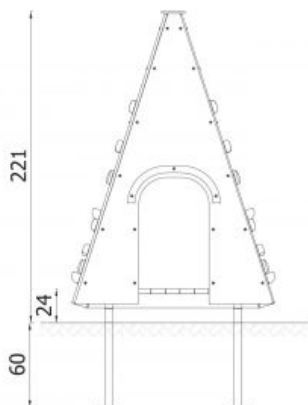

NOVUM

3331EP

Description

Tent for children. It is a place for meetings and rest. It can also be a protection against adverse weather conditions.

Model type	Solitair
Serial number	3331EP
Equipment name	Indian tent 3331

Join the action!

Indian tent 3331

Product line	Action Mini Playgrounds Solitair
Age range	3 - 14
Unit measurements	144cm x 144cm x 221cm
Required surface area	544cm x 544cm
Impact area	26.5m ²
Free height of fall	220cm
Material	Construction made of square wood profiles 90x90 mm, fixed direct in the ground. Roof made of polythene HDPE panels. All fittings and connectors are weather and UV resistant. Steel elements are protected against corrosion with zinc primer and powder paint coating.
Heaviest part	kg
Largest part	cm - cm
Spare parts	None
Installation time without grondwork	15 hour(s) / 5 person(s)
Special tools	None
Anchoring	Poles are fixed in the ground at a depth of 60 cm on steel anchors. Concrete according to the assembly instructions.
Remarks	