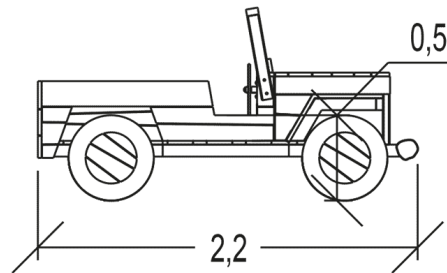

2+

6

0,75m

1 = 2,3m
2 = 1,05m
3 = 1,1m

Motor inclusion
Sensory inclusion
Mental inclusion

Play value :

4

role play

meeting

resting

handling

x1

x1

x1

x1

Components

Installation of equipment

Impact area =

 Impact area
 Free space

		
1	0,75m	19,5m ²

2

01h00

0.1m³

19.5m²

372kg

340kg