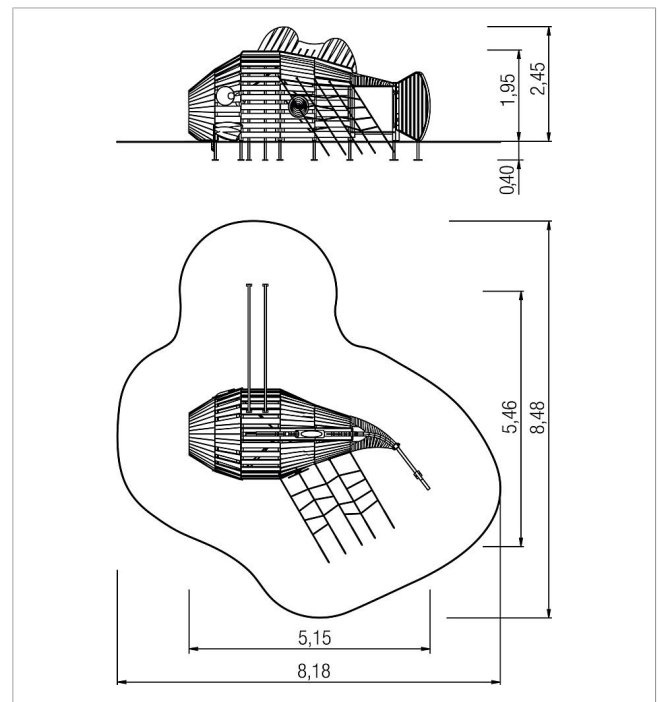

5 45 334 053 00

paradiso play fish Lohi

made in germany

Scope of delivery

- 1x substructure: robinia
- 12x post shoe: hot-dip galvanised steel
- 2x play eye: HPL
- 1x play parapet optical illusion: HPL, hot-dip galvanised steel
- 2x sliding pole: stainless steel (V2A)
- 20x climbing grips: robinia
- 1x net ascent sloped: plastic-coated steel cable, stainless steel (V2A)
- 7x rope handrail: plastic-coated steel cable, stainless steel (V2A)
- 7x footstep chain: stainless steel (V2A)
- 1x palate shaped striped curtain: rubber
- 1x uvula with fixing ropes: plastic
- 1x distorting mirror two-sided: stainless steel (V2A)
- 1x sound game fin: robinia, stainless steel (V2A)

	Material	Robinia oiled, orange-white
	Foundation level	FL 1
	Minimum space	8,18x8,45x3,75 m
	Free falling height	195 cm
	Impact protection net	44,0 m ²
	Foundations	19x CF or 19x PFs