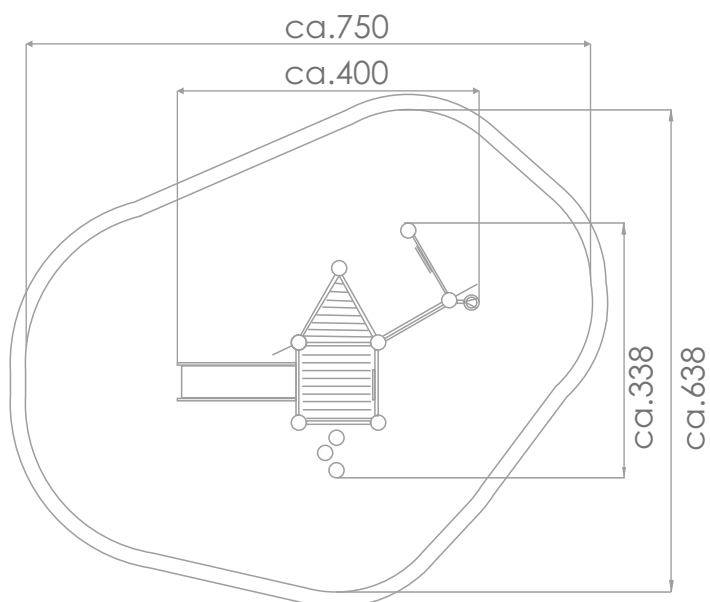

### INFORMATION ABOUT THE PRODUCT

Dimensions	ca.338 x 400 cm
Safety zone	ca.638 x 750 cm
Overall height	ca.330 cm
Free fall height	ca.90 cm
Amount of users	7 persons
Product complies with PN-EN 1176-1:2017-12	YES
Availability of spare parts	YES
Age range	1-8
<small>According to EN 1176-1:2017-12 norm, the product requires applying a safety surface according to the product's free fall height.</small>	

Visualisation is for reference only,  
actual appearance may vary.

SCALE 1:100