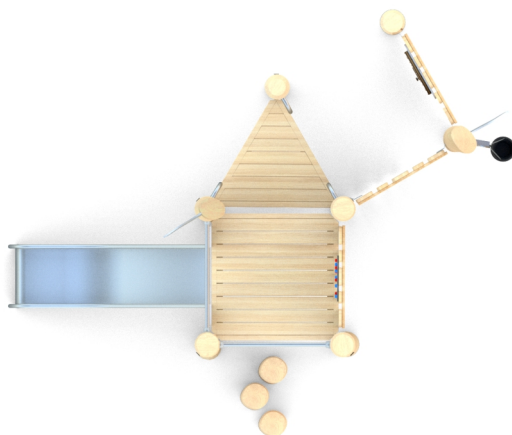

SOCIALIZING

SENSORIAL  
INTEGRATION

SLIDING

SAND  
PLAY

### INFORMATION ABOUT THE PRODUCT

Dimensions	ca.338 x 400 cm
Safety zone	ca.638 x 750 cm
Overall height	ca.330 cm
Free fall height	ca.90 cm
Amount of users	7 persons
Product complies with PN-EN 1176-1:2017-12	YES
Availability of spare parts	YES
Age range	1-8
<small>According to EN 1176-1:2017-12 norm, the product requires applying a safety surface according to the product's free fall height.</small>	

Visualisation is for reference only,  
actual appearance may vary.

SCALE 1:100