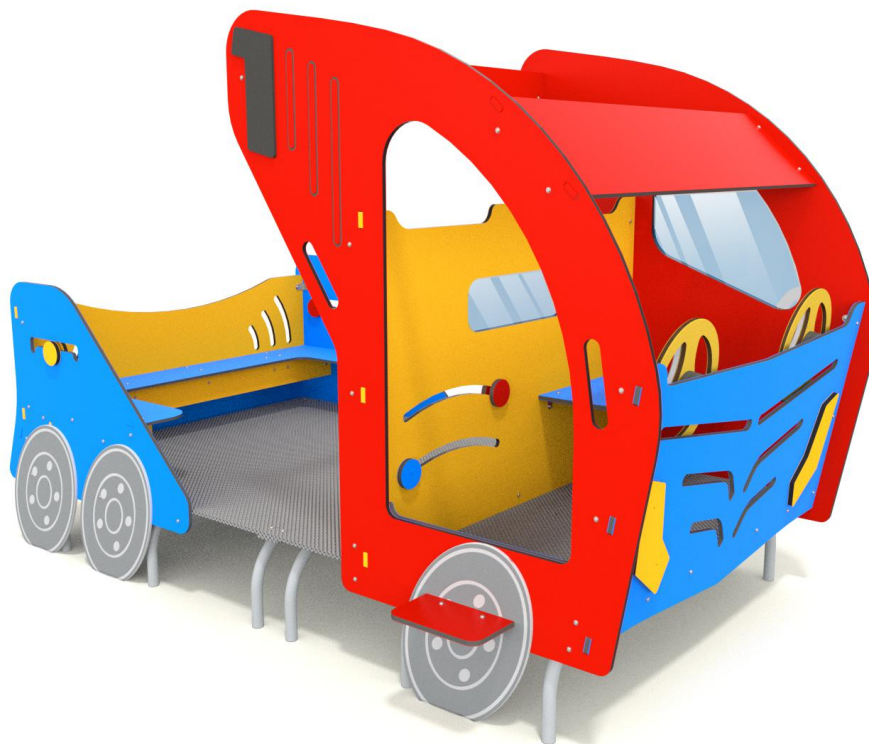

4042

FUN

INTEGRATION

4042

PRODUCT DESCRIPTION

Dimensions: 150 x 252 cm
Safety zone: 450 x 552 cm
Overall height: 160 cm
Free fall height: 75 cm

Availability of spare parts: YES
Product compliant with EN 1176-1:2008: YES
Age group: 3 - 12 years