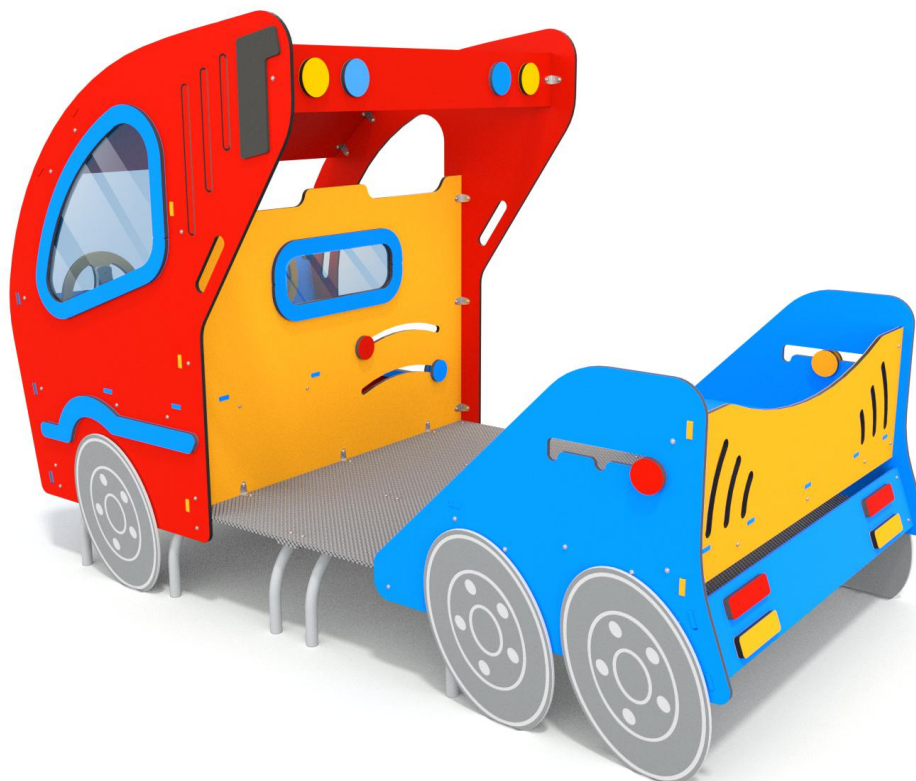

4042

FUN

INTEGRATION

4042

PRODUCT DESCRIPTION

Dimensions: 150 x 252 cm
Safety zone: 450 x 552 cm
Overall height: 160 cm
Free fall height: 75 cm

Availability of spare parts: YES
Product compliant with EN 1176-1:2008: YES
Age group: 3 - 12 years