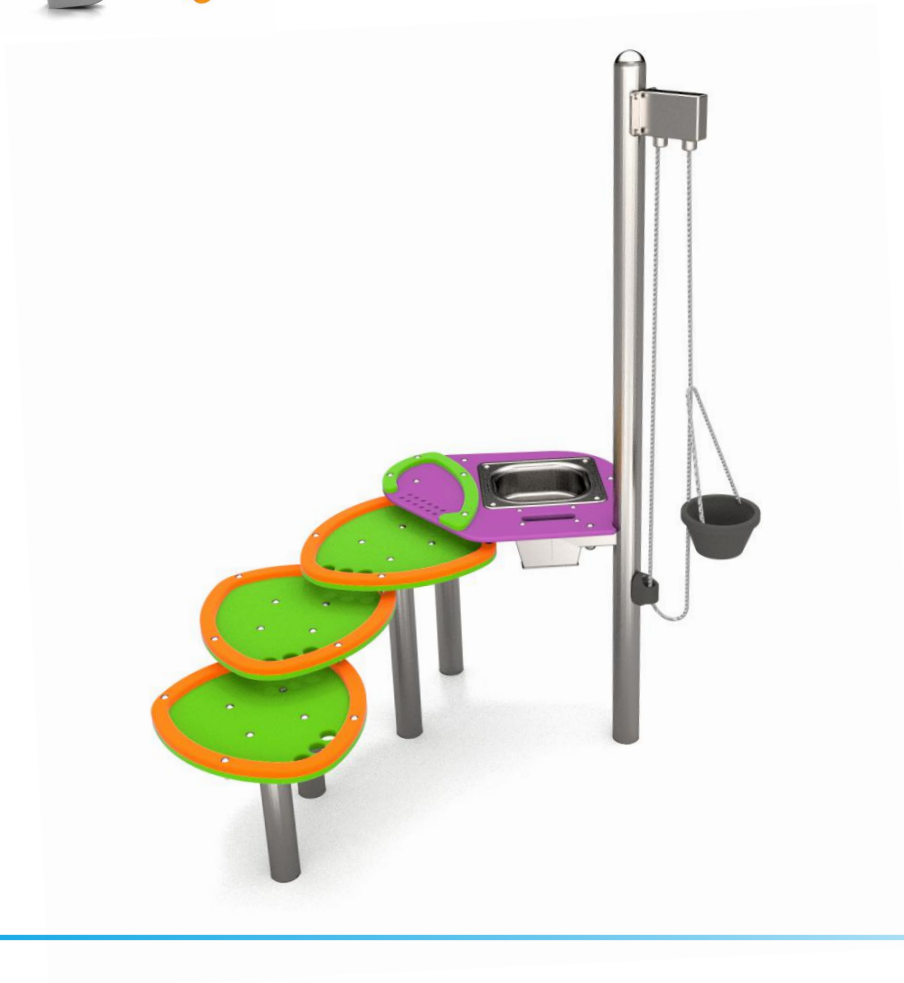

7020

FUN

INTEGRATION

PRODUCT DESCRIPTION

Dimensions: 96 x 160 cm
 Impact area: 396 x 460 cm
 Total height: 198 cm
 Free fall height: 72 cm
 Availability of spare parts: YES
 Product compliant with EN 1176:2008: YES
 Age group: 1-8 years

SCALE 1:100