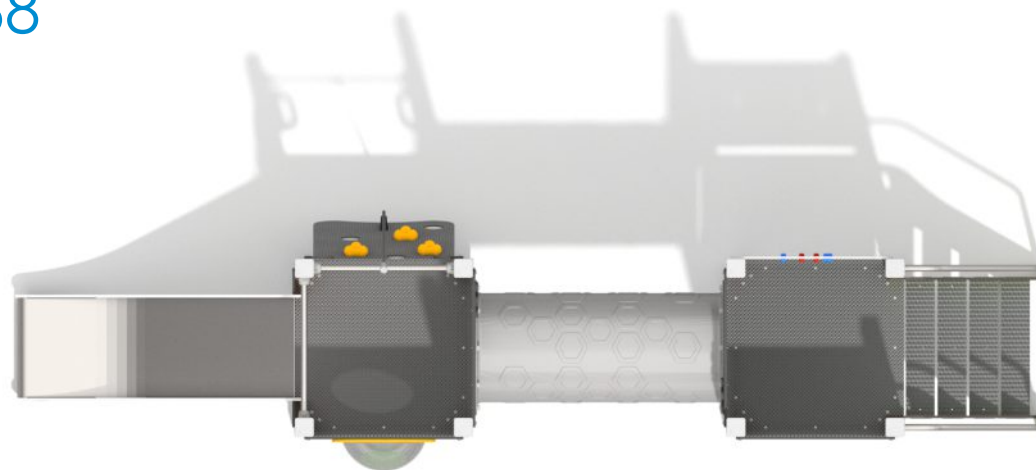

8068

FUN

SLIDING

CLIMBING

INTEGRATION

8068

## PRODUCT DESCRIPTION

Dimensions: 517 x 131 cm  
Impact area: 867 x 431 cm  
Overall Height: 212 cm  
Platform Height: 90 cm  
Free Fall Height: 90 cm

Availability of spare parts: YES  
Product compliant with EN 1176-1:2017: YES  
Age group: 3 - 12 years

You must pay attention to the direction of the location of the slide made of stainless steel. The steel part of the slide cannot be directed to the south because it may up (get very hot).