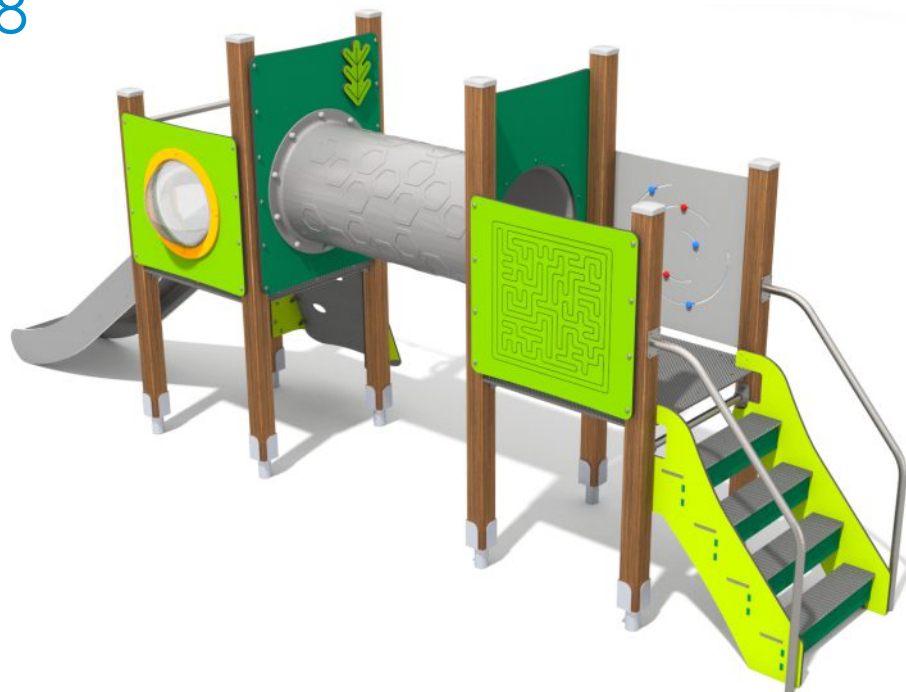

8068

FUN

SLIDING

CLIMBING

INTEGRATION

8068

## PRODUCT DESCRIPTION

Dimensions: 517 x 131 cm  
Impact area: 867 x 431 cm  
Overall Height: 212 cm  
Platform Height: 90 cm  
Free Fall Height: 90 cm

Availability of spare parts: YES  
Product compliant with EN 1176-1:2017: YES  
Age group: 3 - 12 years

You must pay attention to the direction of the location of the slide made of stainless steel. The steel part of the slide cannot be directed to the south because it may up (get very hot).