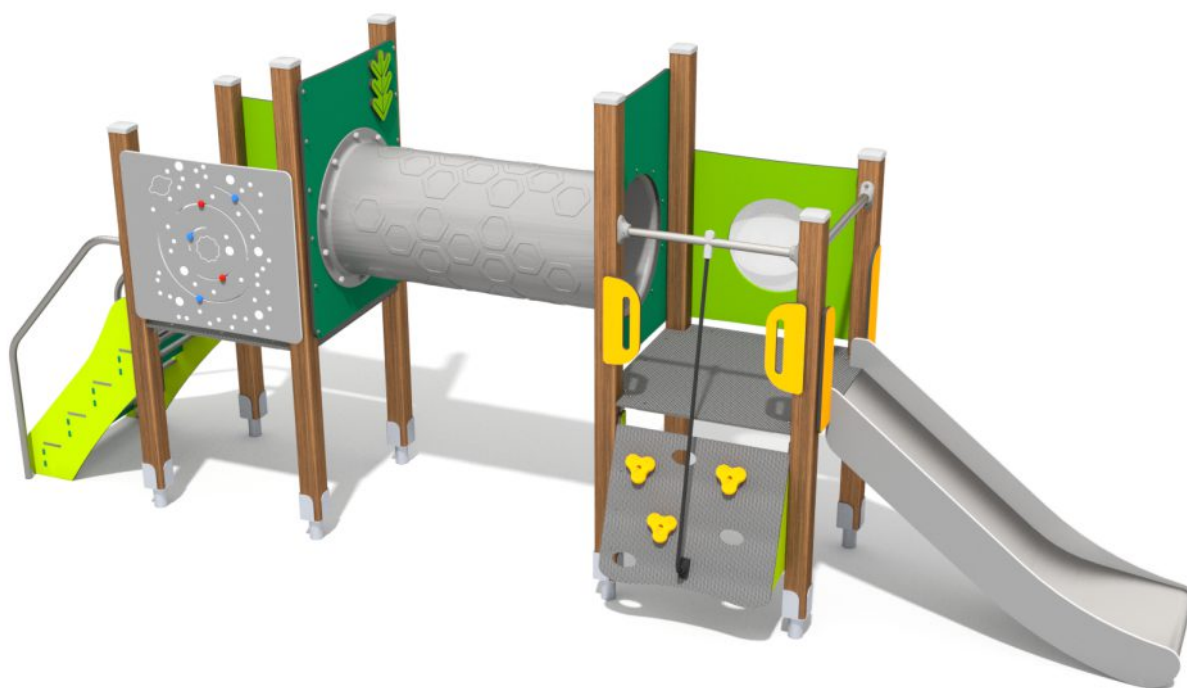

8068

FUN

SLIDING

CLIMBING

INTEGRATION

8068

## PRODUCT DESCRIPTION

Dimensions: 517 x 131 cm  
Impact area: 867 x 431 cm  
Overall Height: 212 cm  
Platform Height: 90 cm  
Free Fall Height: 90 cm

Availability of spare parts: YES  
Product compliant with EN 1176-1:2017: YES  
Age group: 3 - 12 years

You must pay attention to the direction of the location of the slide made of stainless steel. The steel part of the slide cannot be directed to the south because it may up (get very hot).