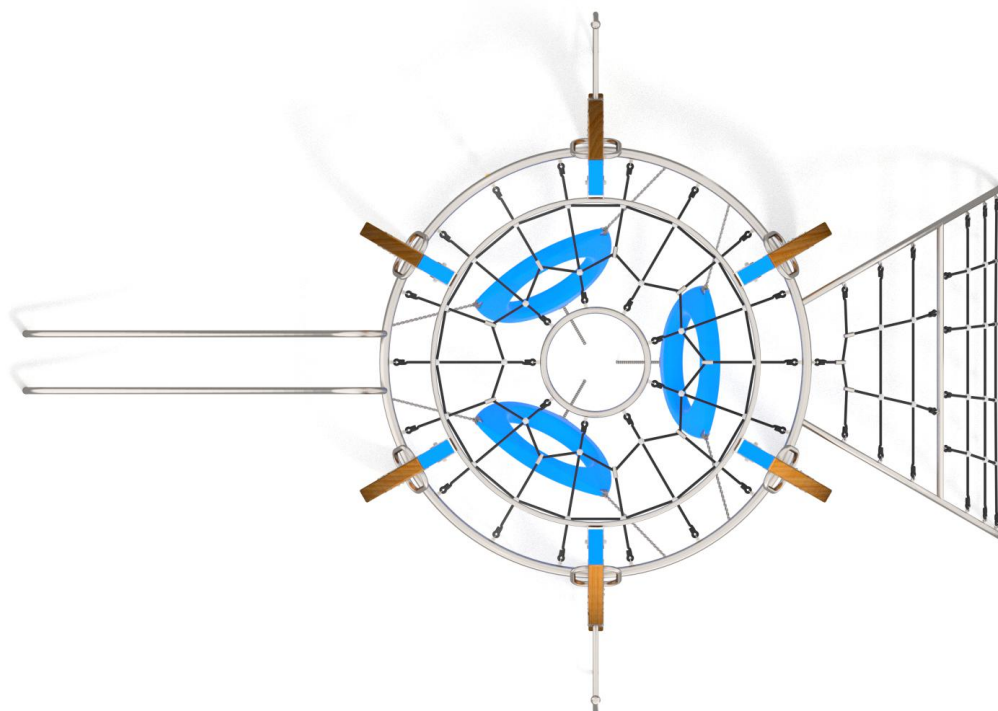

8510

CLIMBING

FUN

INTEGRATION

SLIDING

8510

## PRODUCT DESCRIPTION

Dimensions: 431 x 603 cm  
Impact area: 799 x 903 cm  
Total height: 313 cm  
Free fall height: 211 cm

The heaviest element: 26 kg  
The biggest element: 305 cm

Availability of spare parts: YES  
Product compliant with EN 1176-1:2017: YES  
Age group: 3-12 years