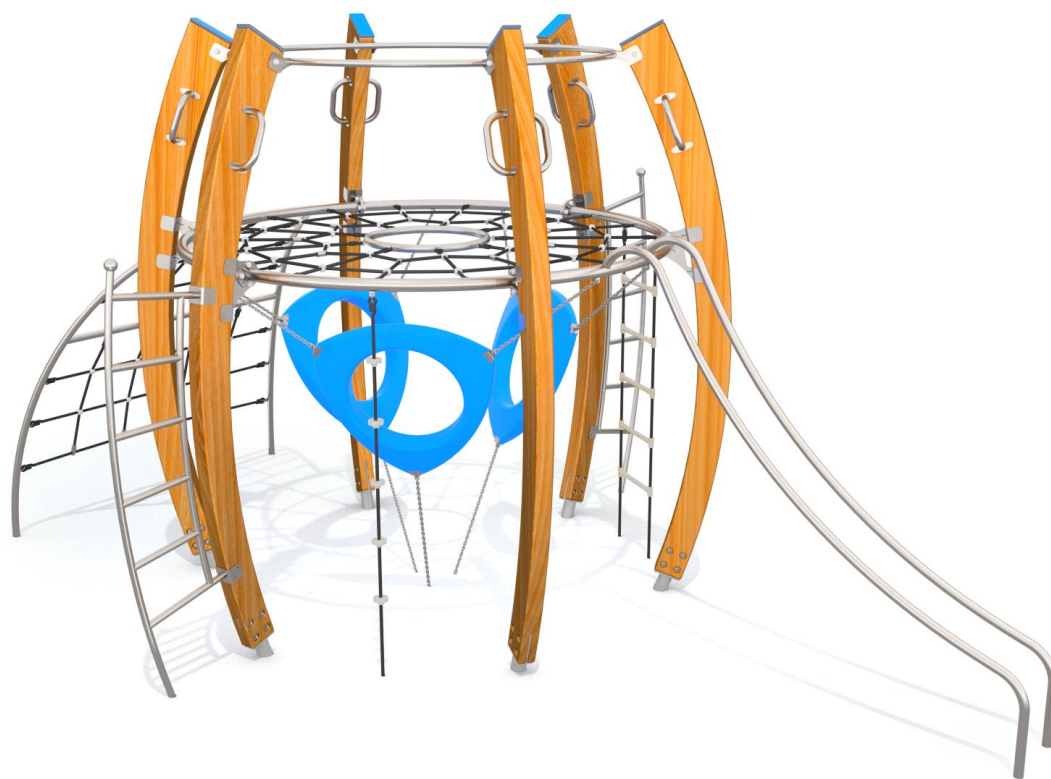

8510

CLIMBING

FUN

INTEGRATION

SLIDING

8510

## PRODUCT DESCRIPTION

Dimensions: 431 x 603 cm  
Impact area: 799 x 903 cm  
Total height: 313 cm  
Free fall height: 211 cm

The heaviest element: 26 kg  
The biggest element: 305 cm

Availability of spare parts: YES  
Product compliant with EN 1176-1:2017: YES  
Age group: 3-12 years