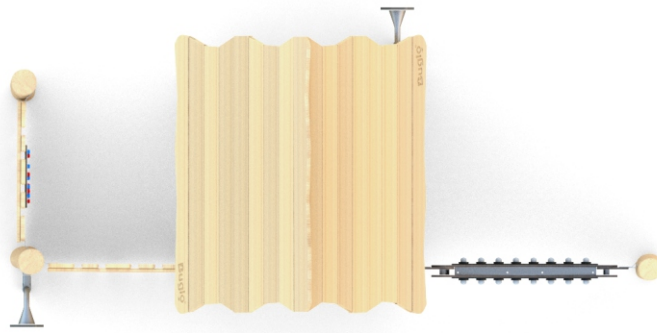

SOCIALIZING

SENSORIAL
INTEGRATION

INFORMATION ABOUT THE PRODUCT

Dimensions	ca.370 x 185 cm
Safety zone	ca.670 x 485 cm
Overall height	ca.290 cm
Free fall height	ca.0 cm
Amount of users	8 persons
Product complies with EN 1176-1:2017-12	YES
Availability of spare parts	YES
Age range	1-8
<small>According to EN 1176-1:2017-12 norm, the product requires applying a safety surface according to the product's free fall height.</small>	

Visualisation is for reference only,
actual appearance may vary.

SCALE 1:100