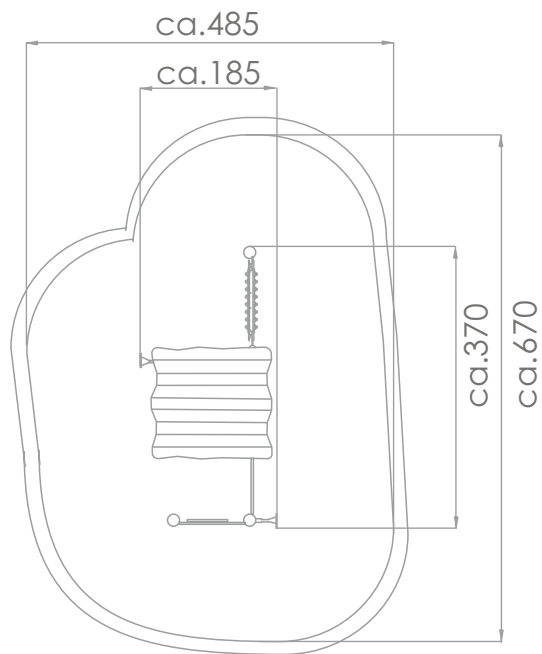

SOCIALIZING

SENSORIAL
INTEGRATION

INFORMATION ABOUT THE PRODUCT

Dimensions	ca.370 x 185 cm
Safety zone	ca.670 x 485 cm
Overall height	ca.290 cm
Free fall height	ca.0 cm
Amount of users	8 persons
Product complies with EN 1176-1:2017-12	YES
Availability of spare parts	YES
Age range	1-8
<small>According to EN 1176-1:2017-12 norm, the product requires applying a safety surface according to the product's free fall height.</small>	

Visualisation is for reference only,
actual appearance may vary.

SCALE 1:100