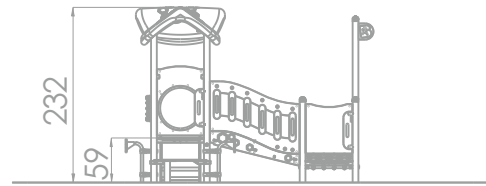

SLIDING

SOCIALIZING

JUMPING

SENSORIAL
INTEGRATION

INFORMATION ABOUT THE PRODUCT

Dimensions	328 x 404 cm
Safety zone	628 x 754 cm
Safety zone area	37,01 m ²
Overall height	232 cm
Free fall height	59 cm
Amount of users	24
Product complies with EN 1176-1:2017-12	YES
Availability of spare parts	YES
Age range	1-8

According to EN 1176-1:2017-12 norm, the product requires applying a safety surface according to the product's free fall height.

INTERACTIVE SOUND ELEMENTS IN THE SET:

PHONE

SCALE 1:75

MATERIALS:

<p>STEEL CONSTRUCTION: STAINLESS STEEL AISI304.</p> 	<p>ROOFS MADE OF POLYETHYLENE ROTATIONALLY MOLDED.</p> 	<p>PLATES OF THE WALLS MADE OF COLOURFUL TRIPLE LAYERED 15 MM HDPE POLYETHYLENE, IN THE HIGHEST QUALITY, TOTALLY DAMP-PROOF.</p> 	<p>POLIPROPYLENE ROPES PPMULTISPLIT TYPE WITH A STEEL CORE AND A DIMETER OF 16 MM.</p> 	<p>MILLED EDUCATIONAL BOARD MADE OF 15MM HDPE PLATE. STIMULATES CHILDREN SENSES.</p> 	<p>PASSAGE MODULE MADE OF 15 MM HDPE PLATE.</p> 	<p>MILLED EDUCATIONAL BOARD MADE OF 15MM HDPE PLATE. IT FOCUSES ATTENTION.</p> 
<p>CLIMBING WALLS AND SIDES OF STAIRS: HPL 13 MM.</p> 	<p>SLIDES FOR SMALL CHILDREN MADE OF POLYESTER RESIN. SLIDEPANELS MADE OF HDPE POLYETHYLENE 15 MM, RESISTANT TO UV.</p> 	<p>PLATE AND ROPE CONNECTORS AND SAFE PIPE PLUGS MADE OF INJECTION MOLDED POLYAMIDE.</p> 	<p>TUBE MADE OF LDPE POLYETHYLENE ROTATIONALLY MOLDED WITH THE INNER DIAMETER OF 53,3 CM AND THE LENGTH OF 125 CM.</p> 	<p>MODULE, WHICH ALLOWS TO MOVE SHAPES ON THE MILLED TRACKS. CORRECTS VISUAL-MOTOR COORDINATION.</p> 	<p>MILLED EDUCATIONAL BOARD MADE OF 15MM HDPE PLATE. STIMULATES THE SENSE OF SIGHT AND FOCUSES ATTENTION.</p> 	<p>MILLED EDUCATIONAL BOARD MADE OF 15MM HDPE PLATE. STIMULATES THE SENSE OF SIGHT AND TEACHES FAST DECISION MAKING.</p> 