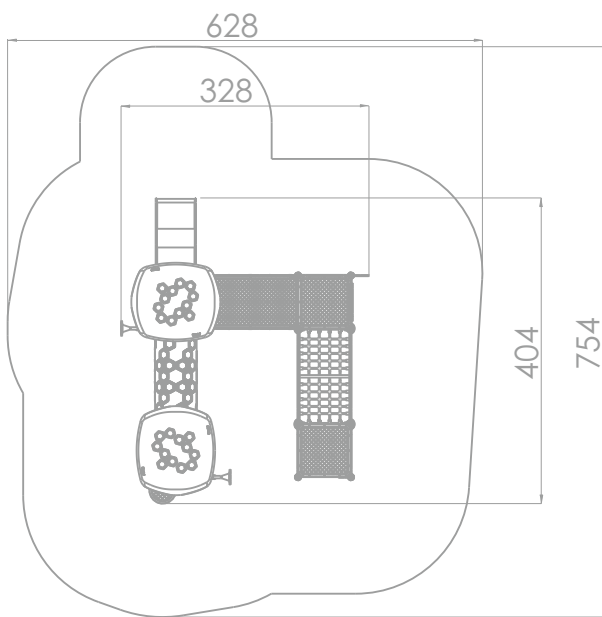

SLIDING

SOCIALIZING

JUMPING

SENSORIAL
INTEGRATION

INFORMATION ABOUT THE PRODUCT

Dimensions	328 x 404 cm
Safety zone	628 x 754 cm
Safety zone area	37,01 m ²
Overall height	232 cm
Free fall height	59 cm
Amount of users	24
Product complies with EN 1176-1:2017-12	YES
Availability of spare parts	YES
Age range	1-8

According to EN 1176-1:2017-12 norm, the product requires applying a safety surface according to the product's free fall height.

INTERACTIVE SOUND ELEMENTS IN THE SET:

PHONE

SCALE 1:75

MATERIALS:

<p>STEEL CONSTRUCTION: STAINLESS STEEL AISI304.</p> 	<p>ROOFS MADE OF POLYETHYLENE ROTATIONALLY MOLDED.</p> 	<p>PLATES OF THE WALLS MADE OF COLOURFUL TRIPLE LAYERED 15 MM HDPE POLYETHYLENE, IN THE HIGHEST QUALITY, TOTALLY DAMP-PROOF.</p> 	<p>POLIPROPYLENE ROPES PPMULTISPLIT TYPE WITH A STEEL CORE AND A DIMETER OF 16 MM.</p> 	<p>MILLED EDUCATIONAL BOARD MADE OF 15MM HDPE PLATE. STIMULATES CHILDREN SENSES.</p> 	<p>PASSAGE MODULE MADE OF 15 MM HDPE PLATE.</p> 	<p>MILLED EDUCATIONAL BOARD MADE OF 15MM HDPE PLATE. IT FOCUSES ATTENTION.</p> 
<p>CLIMBING WALLS AND SIDES OF STAIRS: HPL 13 MM.</p> 	<p>SLIDES FOR SMALL CHILDREN MADE OF POLYESTER RESIN. SLIDEPANELS MADE OF HDPE POLYETHYLENE 15 MM, RESISTANT TO UV.</p> 	<p>PLATE AND ROPE CONNECTORS AND SAFE PIPE PLUGS MADE OF INJECTION MOLDED POLYAMIDE.</p> 	<p>TUBE MADE OF LDPE POLYETHYLENE ROTATIONALLY MOLDED WITH THE INNER DIAMETER OF 53,3 CM AND THE LENGTH OF 125 CM.</p> 	<p>MODULE, WHICH ALLOWS TO MOVE SHAPES ON THE MILLED TRACKS. CORRECTS VISUAL-MOTOR COORDINATION.</p> 	<p>MILLED EDUCATIONAL BOARD MADE OF 15MM HDPE PLATE. STIMULATES THE SENSE OF SIGHT AND FOCUSES ATTENTION.</p> 	<p>MILLED EDUCATIONAL BOARD MADE OF 15MM HDPE PLATE. STIMULATES THE SENSE OF SIGHT AND TEACHES FAST DECISION MAKING.</p> 