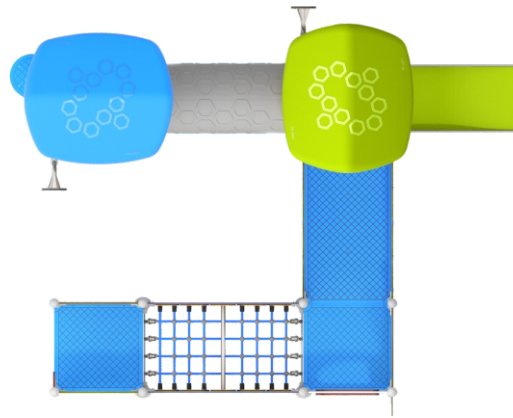

SLIDING

SOCIALIZING

JUMPING

SENSORIAL
INTEGRATION

INFORMATION ABOUT THE PRODUCT

Dimensions	328 x 404 cm
Safety zone	628 x 754 cm
Safety zone area	37,01 m ²
Overall height	232 cm
Free fall height	59 cm
Amount of users	24
Product complies with EN 1176-1:2017-12	YES
Availability of spare parts	YES
Age range	1-8

According to EN 1176-1:2017-12 norm, the product requires applying a safety surface according to the product's free fall height.

INTERACTIVE SOUND ELEMENTS IN THE SET:

PHONE

SCALE 1:75

MATERIALS:

<p>STEEL CONSTRUCTION: STAINLESS STEEL AISI304.</p> 	<p>ROOFS MADE OF POLYETHYLENE ROTATIONALLY MOLDED.</p> 	<p>PLATES OF THE WALLS MADE OF COLOURFUL TRIPLE LAYERED 15 MM HDPE POLYETHYLENE, IN THE HIGHEST QUALITY, TOTALLY DAMP-PROOF.</p> 	<p>POLIPROPYLENE ROPES PPMULTISPLIT TYPE WITH A STEEL CORE AND A DIMETER OF 16 MM.</p> 	<p>MILLED EDUCATIONAL BOARD MADE OF 15MM HDPE PLATE. STIMULATES CHILDREN SENSES.</p> 	<p>PASSAGE MODULE MADE OF 15 MM HDPE PLATE.</p> 	<p>MILLED EDUCATIONAL BOARD MADE OF 15MM HDPE PLATE. IT FOCUSES ATTENTION.</p> 
<p>CLIMBING WALLS AND SIDES OF STAIRS: HPL 13 MM.</p> 	<p>SLIDES FOR SMALL CHILDREN MADE OF POLYESTER RESIN. SLIDEPANELS MADE OF HDPE POLYETHYLENE 15 MM, RESISTANT TO UV.</p> 	<p>PLATE AND ROPE CONNECTORS AND SAFE PIPE PLUGS MADE OF INJECTION MOLDED POLYAMIDE.</p> 	<p>TUBE MADE OF LDPE POLYETHYLENE ROTATIONALLY MOLDED WITH THE INNER DIAMETER OF 53,3 CM AND THE LENGTH OF 125 CM.</p> 	<p>MODULE, WHICH ALLOWS TO MOVE SHAPES ON THE MILLED TRACKS. CORRECTS VISUAL-MOTOR COORDINATION.</p> 	<p>MILLED EDUCATIONAL BOARD MADE OF 15MM HDPE PLATE. STIMULATES THE SENSE OF SIGHT AND FOCUSES ATTENTION.</p> 	<p>MILLED EDUCATIONAL BOARD MADE OF 15MM HDPE PLATE. STIMULATES THE SENSE OF SIGHT AND TEACHES FAST DECISION MAKING.</p> 