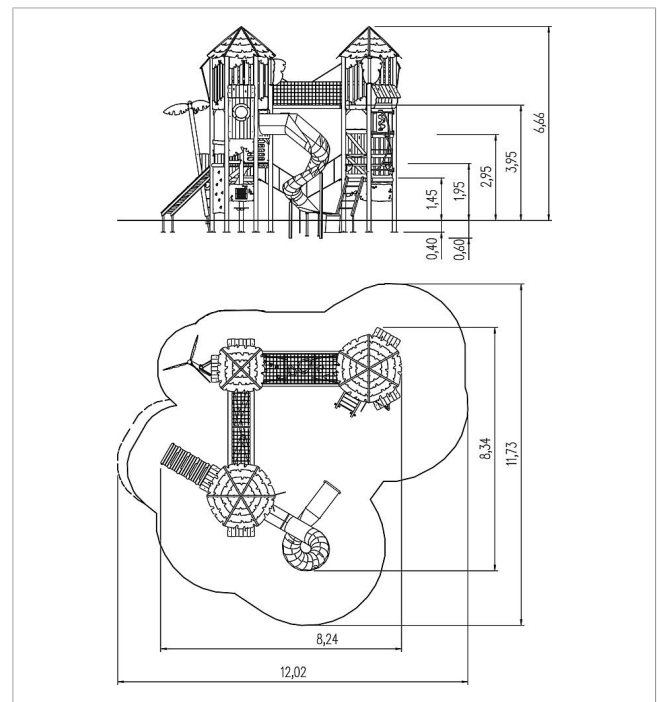

5 25 116 0110 0

unique play unit Montagu Island, solo

made in germany

Scope of delivery

- 18x post construction: SW or steel
- 13x platform construction: galvanised steel
- 1x platform glass: HPL, perspex
- 23x platform: HPL
- 6x 3D parapet: SW, HDPE
- 23x wall panel: SW
- 23x wall panel: HPL
- 1x climber ramp: SW
- 1x triangular platform with net and diagonal posts: SW or steel, HPL, polyester-coated steel cable, galvanised steel
- 1x climbing wall: HPL, climbing grips
- 1x lavender ascent: stainless steel, polyester-coated steel cable, SW
- 2x ladder ascent: HPL
- 1x material ladder: SW, stainless steel, polyester-coated steel cable
- 2x tendril ascent: polyester-coated steel cable, stainless steel
- 1x net tube: polyester-coated steel cable, HPL, steel
- 1x net tunnel: polyester-coated steel cable, stainless steel, SW
- 1x T-bridge: polyester-coated steel cable, SW
- 1x zigzag crossover: SW
- 2x bench: SW, HPL
- 1x play board branch: HPL, macrolon, stainless steel
- 1x play board mirror: HPL, macrolon
- 1x gaming table: HPL, steel
- 3x roof: SW, HPL
- 3x decoration leaves: HPL
- 4x decoration palm leaf: HPL
- 2x decoration mask: HPL
- 6x frame trim: SW
- 3x walk-through protection: polyester-coated steel cable, stainless steel
- 7x set of grips: steel

	Material	SW pi
	Foundation level	FL 1
	Minimum space	1202x1173x666 cm
	Free falling height	295 cm
	Impact protection net	95,0 m ²
	Foundations	24x CF or 23x PFs + 1x PFI