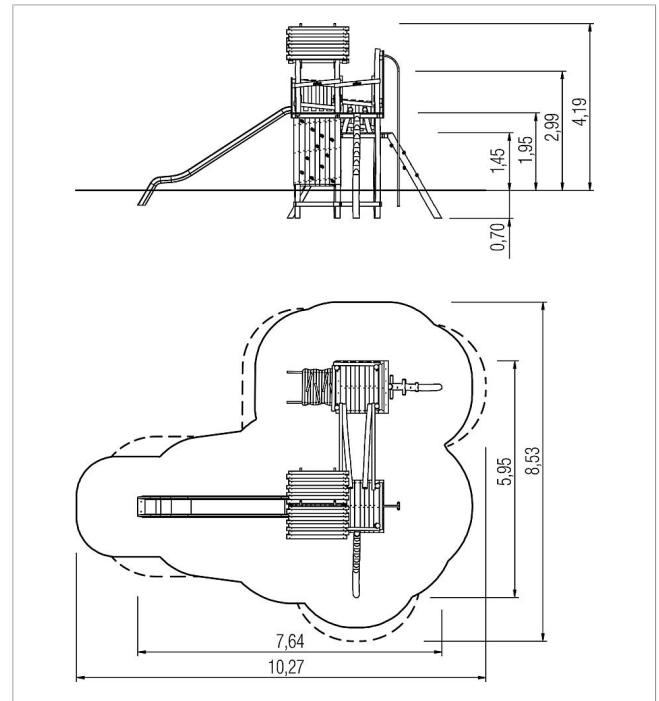

5 45 317 0630 0

**paradiso play unit
Ruben, solo**

made in germany

Scope of delivery

10x post structure: robinia
 3x platform structure: robinia
 1x pitched roof: robinia
 1x climbing board: robinia
 1x ramp: robinia
 1x fireman's pole: stainless steel
 1x log ascent: robinia
 1x crossbars ascent: robinia
 1x balance log sloped: robinia
 2x parapet: robinia
 4x walk-through protection: robinia
 1x slide entry plate: robinia
 4x set of grips: coated aluminium
 11x squared timber: robinia
 1x counter: robinia
 fittings: stainless steel

	Material	Robinia natural
	Foundation level	FL 3
	Minimum space	1027x853x419 cm
	Free falling height	299 cm
	Impact protection net	52,0 m ²
	Foundations	15x CF
	Assembly	2 persons/6 h
	Largest section	Ø 14x425 cm