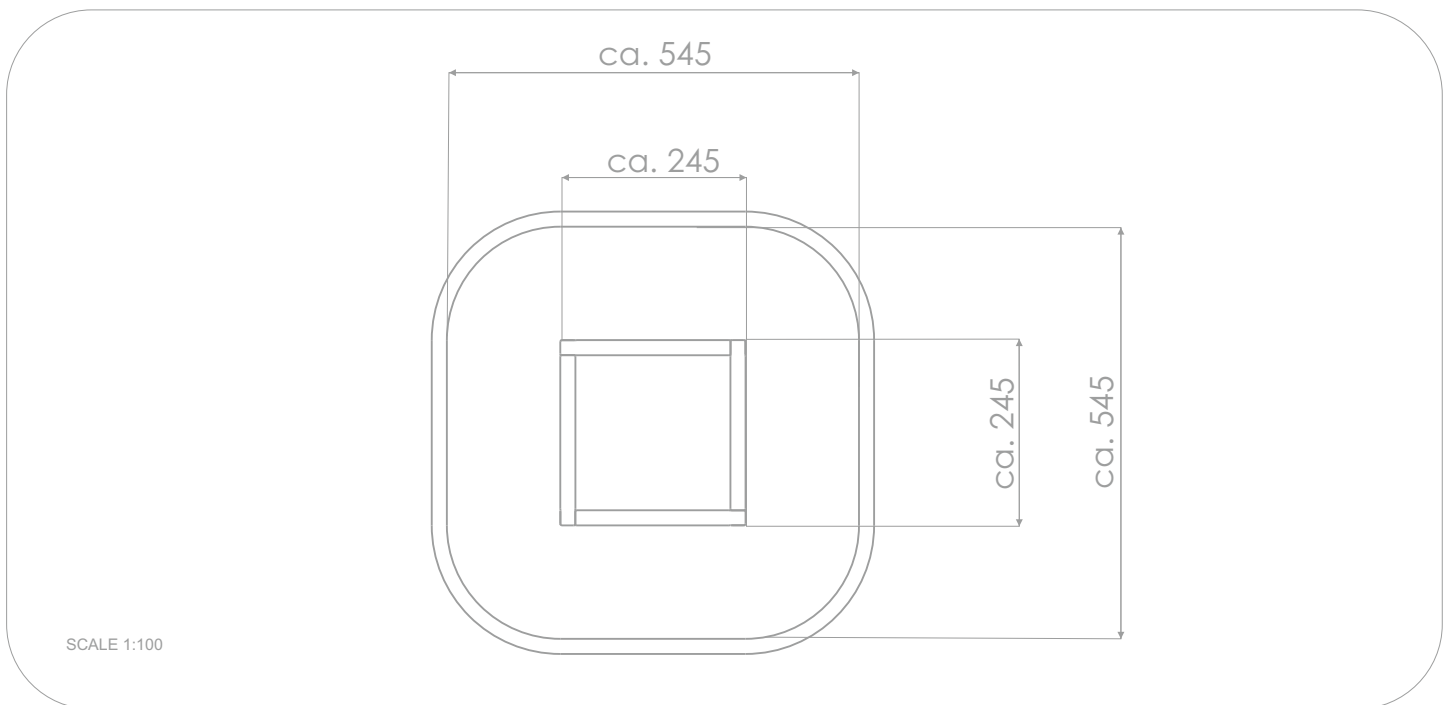

### INFORMATION ABOUT THE PRODUCT

Dimensions	ca. 245 x 245 cm
Safety zone	ca. 545 x 545 cm
Safety zone area	ca. 28 m <sup>2</sup>
Overall height	ca. 20 cm
Free fall height	ca. 20 cm
Amount of users	10 persons
Product complies with EN 1176-1:2017-12	YES
Availability of spare parts	YES
Age range	1-7

According to EN 1176-1:2017-12 norm, the product requires applying a safety surface according to the product's free fall height.

Visualisation is for reference only,  
actual appearance may vary.