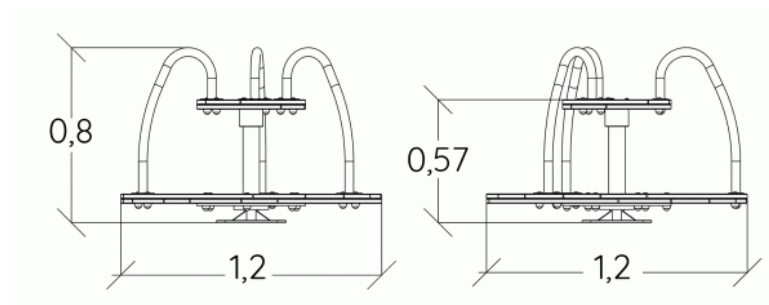

Motor inclusion
Sensory inclusion
Mental inclusion