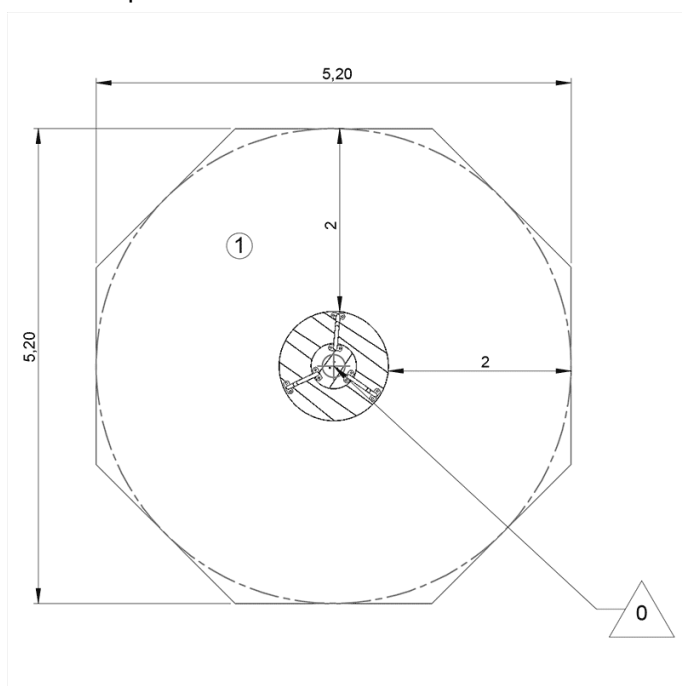

Components

Installation of equipment

Impact area =

- Impact area
- Free space

1	1,00m
	22,5m ²

2

02h00

0.15m³

22.5m²

100kg

37kg