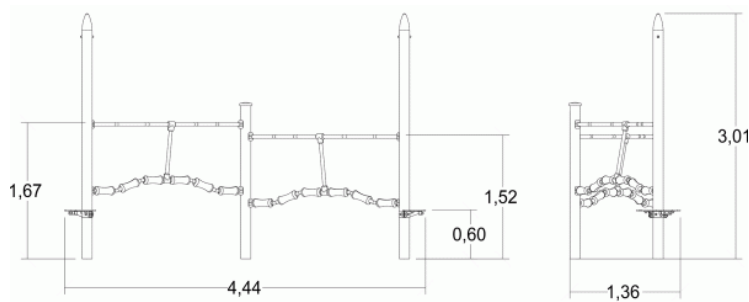

6+
4
1m

 1 = 4,93m
 2 = 1,37m
 3 = 3,01m

Motor inclusion
 Sensory inclusion
 Mental inclusion

Play value : 4

balancing getting across

x2

x2

Components

Installation of equipment

Impact area =

- Impact area
- Free space

1	0,87m	12m ²
2	1m	15,5m ²

2

08h00

0.8m³

27.5m²

93kg

18kg