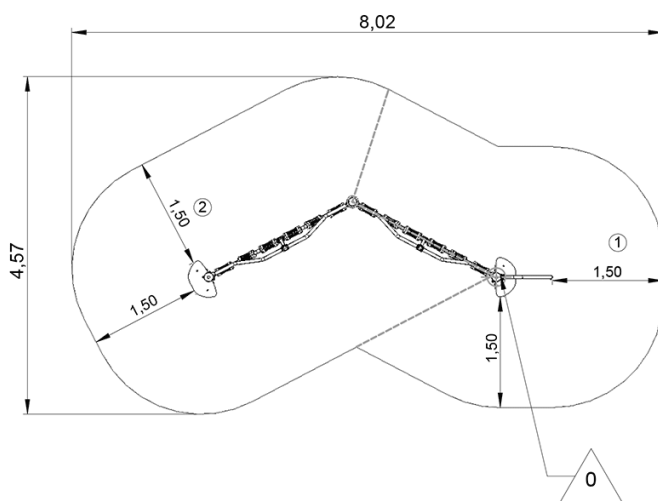

6+
4
1m

 1 = 4,93m
 2 = 1,37m
 3 = 3,01m

Motor inclusion
 Sensory inclusion
 Mental inclusion

Play value : 4

balancing getting across

x2

x2

Components

Installation of equipment

Impact area =

- Impact area
- Free space

1	0,87m	12m ²
2	1m	15,5m ²

2

08h00

0.8m³

27.5m²

93kg

18kg