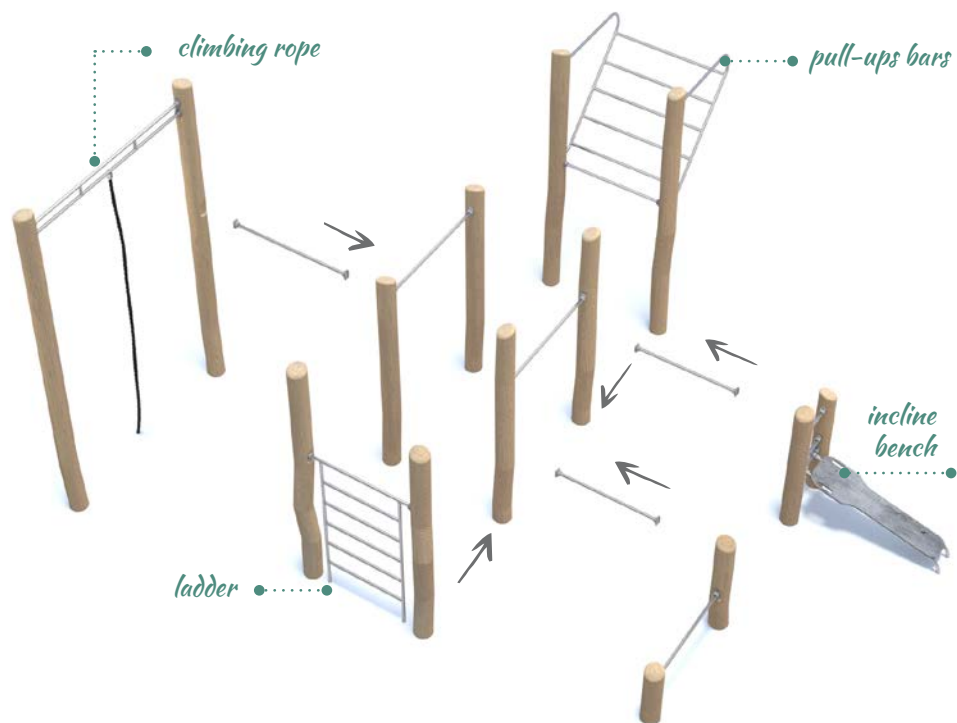

1 Posts are made of black locust.

3 Polypropylene ropes, pp-multisplit type of 16mm with steel core.

2 Design elements are made of stainless steel AISI304.

4 Panels made of highest quality 13mm HPL, well resisting to damp and UV.

8205

8211

8207

8213

ROBINIA STREET WORKOUT

Multifunctional modules

*Build your very own set
with our modules.*

With Robinia Street Workout there is not much physical activities, you can't do. **Variety possibilities for remodeling sets with wide range**