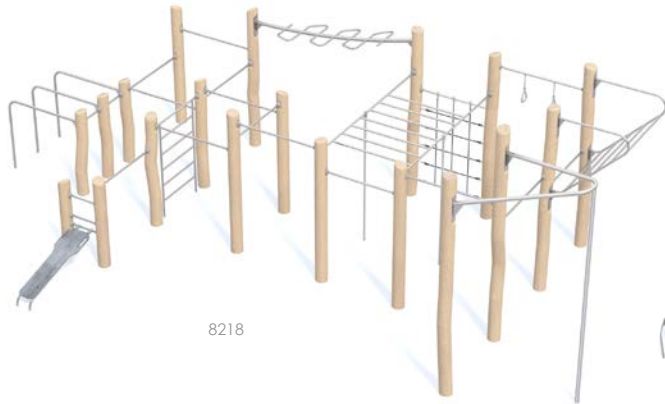

ROBINIA

STREET WORKOUT

ROBINIA

STREET WORKOUT

Natural gym

Robinia Street Workout is our newest addition to super popular Robinia series. Sets and single units, that in natural way let fill in available space in the parks, school areas, holiday resorts, or just any other spots. Robinia Street Workout can create perfect room for various physical activity for enthusiast of any age. As Buglo pays massive attention to quality and safety, also this series doesn't lower the bar and present highest standards of quality and safety.

1 Posts are made of black locust.

3 Polypropylene ropes, pp-multisplit type of 16mm with steel core.

2 Design elements are made of stainless steel AISI304.

4 Panels made of highest quality 13mm HPL, well resisting to damp and UV.

ROBINIA

STREET WORKOUT

Variety of solutions

Wide range of Buglo products contain whole sets as well as single units, that combine can create so desirable outdoor

gyms. Our customers know well, what space they have and what expectations they facing and Robinia Street

Workout allow them handle perfectly with any of above issues. Let them create scope both, unique and efficient.

8218

8217

8215

8216

8214

8210

8201