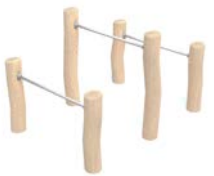

ROBINIA

STREET WORKOUT

Variety of solutions

Wide range of Buglo products contain whole sets as well as single units, that combine can create so desirable outdoor

gyms. Our customers know well, what space they have and what expectations they facing and Robinia Street

Workout allow them handle perfectly with any of above issues. Let them create scope both, unique and efficient.

8205

8213