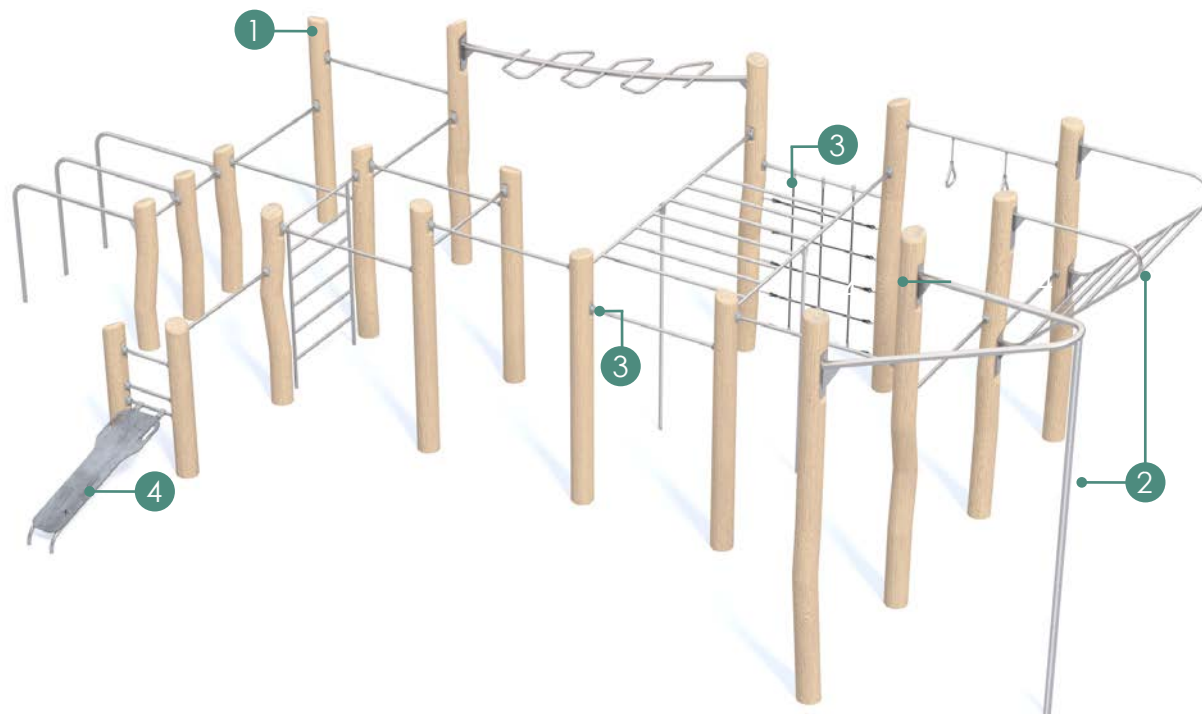

ROBINIA

STREET WORKOUT

ROBINIA

STREET WORKOUT

Natural gym

Robinia Street Workout is our newest addition to super popular Robinia series. Sets and single units, that in natural way let fill in available space in the parks, school areas, holiday resorts, or just any other spots. Robinia Street Workout can create perfect room for various physical activity for enthusiast of any age. As Buglo pays massive attention to quality and safety, also this series doesn't lower the bar and present highest standards of quality and safety.

Design itself, its absolutely incomparable. Raw acacia wood, combine with stainless steel elements, give this very natural, but same time kind of unpretentious industrial look.

Base for whole Robinia series is acacia wood, sourced only from FSC certified ecological suppliers. Acacia is well known for high resilience and durability in various weather conditions, which is huge asset, as its only create more options to use it in different places. Also, it gives users opportunity for activity on rather unique equipment.

1 Posts are made of black locust.

3 Polypropylene ropes, pp-multisplit type of 16mm with steel core.

2 Design elements are made of stainless steel AISI304.

4 Panels made of highest quality 13mm HPL, well resisting to damp and UV.

5 Fasteners and clippers made of aluminium alloys, very easy to assemble gives very stable stiff structure. Aluminium with anti-corrosive impregnation from the process of cathaphoresis, also coated with powder painting of QUALICOAT polyester paints.