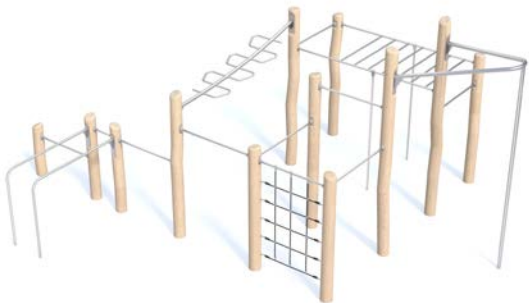

ROBINIA

STREET WORKOUT

ROBINIA

STREET WORKOUT

Natural gym

Robinia Street Workout is our newest addition to super popular Robinia series. Sets and single units, that in natural way let fill in available space in the parks, school areas, holiday resorts, or just any other spots. Robinia Street Workout can create perfect room for various physical activity for enthusiast of any age. As Buglo pays massive attention to quality and safety, also this series doesn't lower the bar and present highest standards of quality and safety.

1 Posts are made of black locust.

3 Polypropylene ropes, pp-multisplit type of 16mm with steel core.

2 Design elements are made of stainless steel AISI304.

4 Panels made of highest quality 13mm HPL, well resisting to damp and UV.

ROBINIA

STREET WORKOUT

Variety of solutions

Wide range of Buglo products contain whole sets as well as single units, that combine can create so desirable outdoor

gyms. Our customers know well, what space they have and what expectations they facing and Robinia Street

Workout allow them handle perfectly with any of above issues. Let them create scope both, unique and efficient.

8218

8217

8215

8216

8214

8210

8201