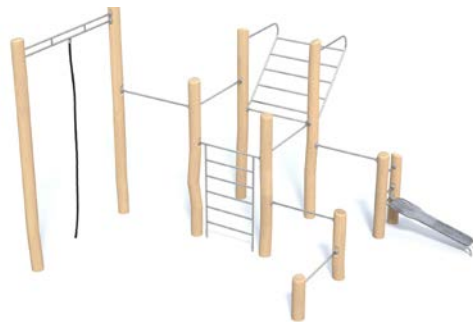

ROBINIA

STREET WORKOUT

ROBINIA

STREET WORKOUT

Natural gym

Robinia Street Workout is our newest addition to super popular Robinia series. Sets and single units, that in natural way let fill in available space in the parks, school areas, holiday resorts, or just any other spots. Robinia Street Workout can create perfect room for various physical activity for enthusiast of any age. As Buglo pays massive attention to quality and safety, also this series doesn't lower the bar and present highest standards of quality and safety.

1 Posts are made of black locust.

3 Polypropylene ropes, pp-multisplit type of 16mm with steel core.

2 Design elements are made of stainless steel AISI304.

4 Panels made of highest quality 13mm HPL, well resisting to damp and UV.

Workout allow them handle perfectly with any of above issues. Let them create scope both, unique and efficient.

8218

8217

8215

8216

8214

8210

8201

8206

8219

8203

8212

8209

8204

8202

8208