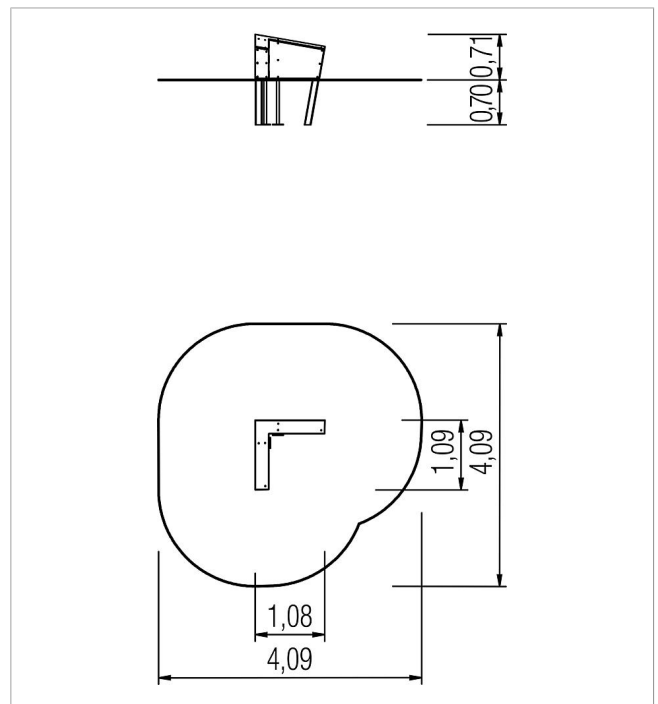

5 25 707 1530 0

**tough trail**  
**Kletterelement Free**  
**Solo**

made in germany

**Scope of delivery**

	Material	HPL
	Foundation level	FL 3
	Minimum space	409x408x251 cm
	Free falling height	71 cm
	Impact protection net	16,5 m <sup>2</sup>
	Foundations	5x CF