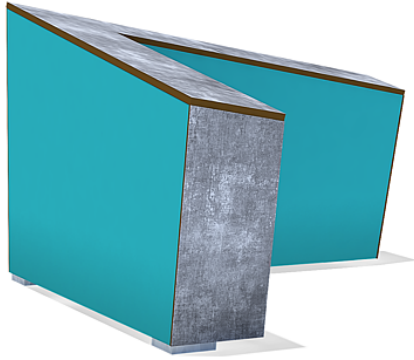

5 25 707 1530 0

**tough trail**  
**Kletterelement Free**  
**Solo**

made in germany

**Scope of delivery**

	Material	HPL
	Foundation level	FL 3
	Minimum space	409x408x251 cm
	Free falling height	71 cm
	Impact protection net	16,5 m <sup>2</sup>
	Foundations	5x CF