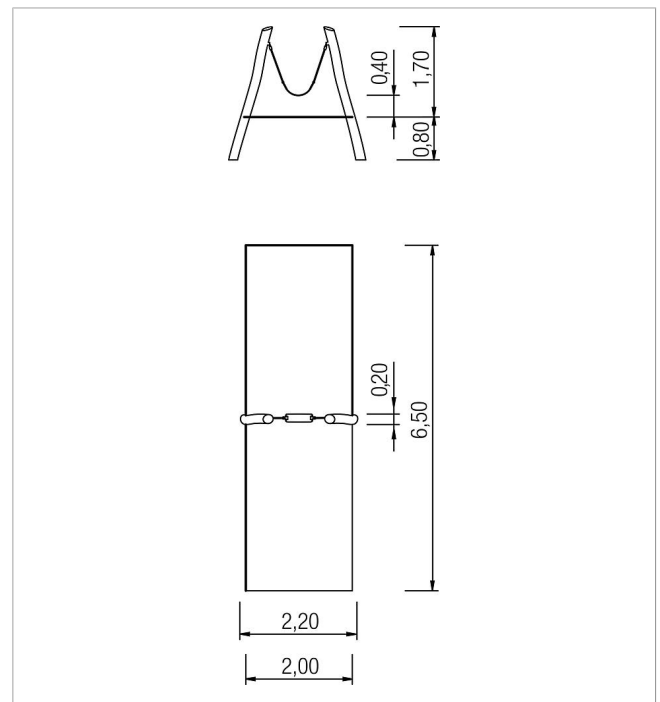

5 45 333 0630 0

paradiso belly swing Leif

made in germany

1+

Scope of delivery

2x posts: robinia
2x swing joint: stainless steel
1x swing seat: stainless steel, plastic

	Material	Robinia natural
	Foundation level	FL 3
	Minimum space	650x220x210 cm
	Free falling height	95 cm
	Impact protection net	13,0 m ²
	Foundations	2x CF