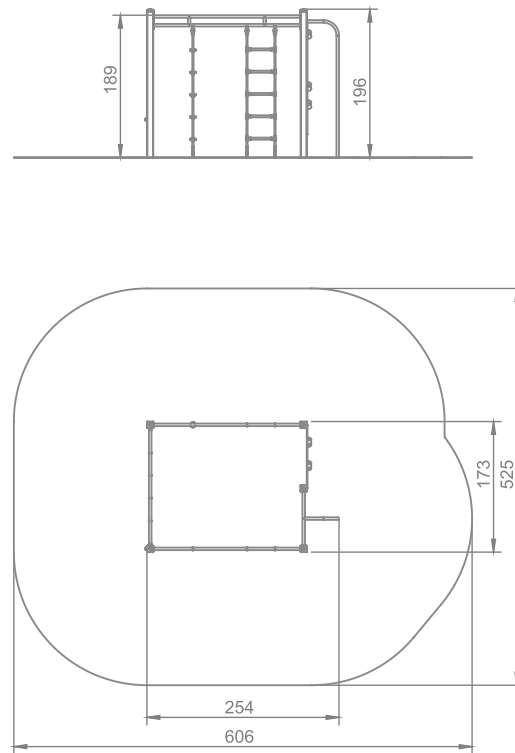

#### INFORMATION ABOUT THE PRODUCT

Dimensions	173 x 254 cm
Safety zone	525 x 606 cm
Safety zone area	27,8 m <sup>2</sup>
Overall height	196 cm
Free fall height	189 cm
Amount of users	8
Product complies with EN 1176-1:2017-12	YES
Availability of spare parts	YES
Age range	3-14

According to EN 1176-1:2017-12 norm, the product requires applying a safety surface according to the product's free fall height.

00764

SCALE 1:100

**MATERIALS:**

SOLID CONSTRUCTION MADE OF BLACK STEEL. CLEANED THE SANDBLASTING PROCESS

POLYPROPYLENE ROPES PPMULTISPLIT TYPE WITH A STEEL CORE AND A DIAMETER OF 16 MM

SAFE PIPE PLUGS MADE OF INJECTION MOLDED POLYAMID

ANTI-SLIP ANTHRACITE 10MM HPL PLATFORM PLATE WITH A VERY HIGH RESISTANCE TO WEATHER CONDITIONS AND ATTRITION.