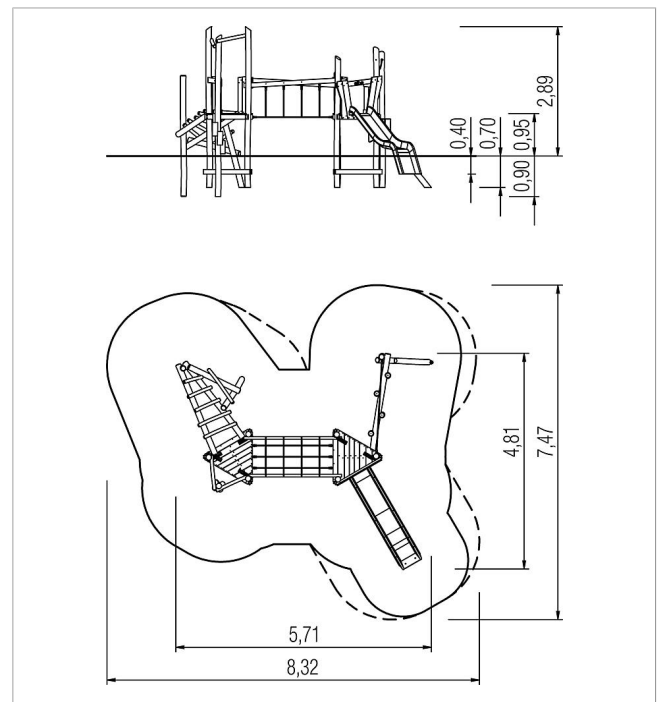

5 45 324 0630 0

paradiso play unit Arne, solo

made in germany

Scope of delivery

- 6x post unit: robinia
- 2x platform unit: robinia
- 1x chicken ladder: robinia
- 1x floating piles: robinia, plastic-coated steel rope
- 1x spiral ascent: robinia
- 1x net bridge horizontal: robinia, plastic-coated steel rope
- 1x slide entry board: robinia
- 6x squared timber: robinia

	Material	Robinia natural
	Foundation level	FL 3
	Minimum space	832x747x289 cm
	Free falling height	95 cm
	Impact protection net	42,0 m ²
	Foundations	11x CF