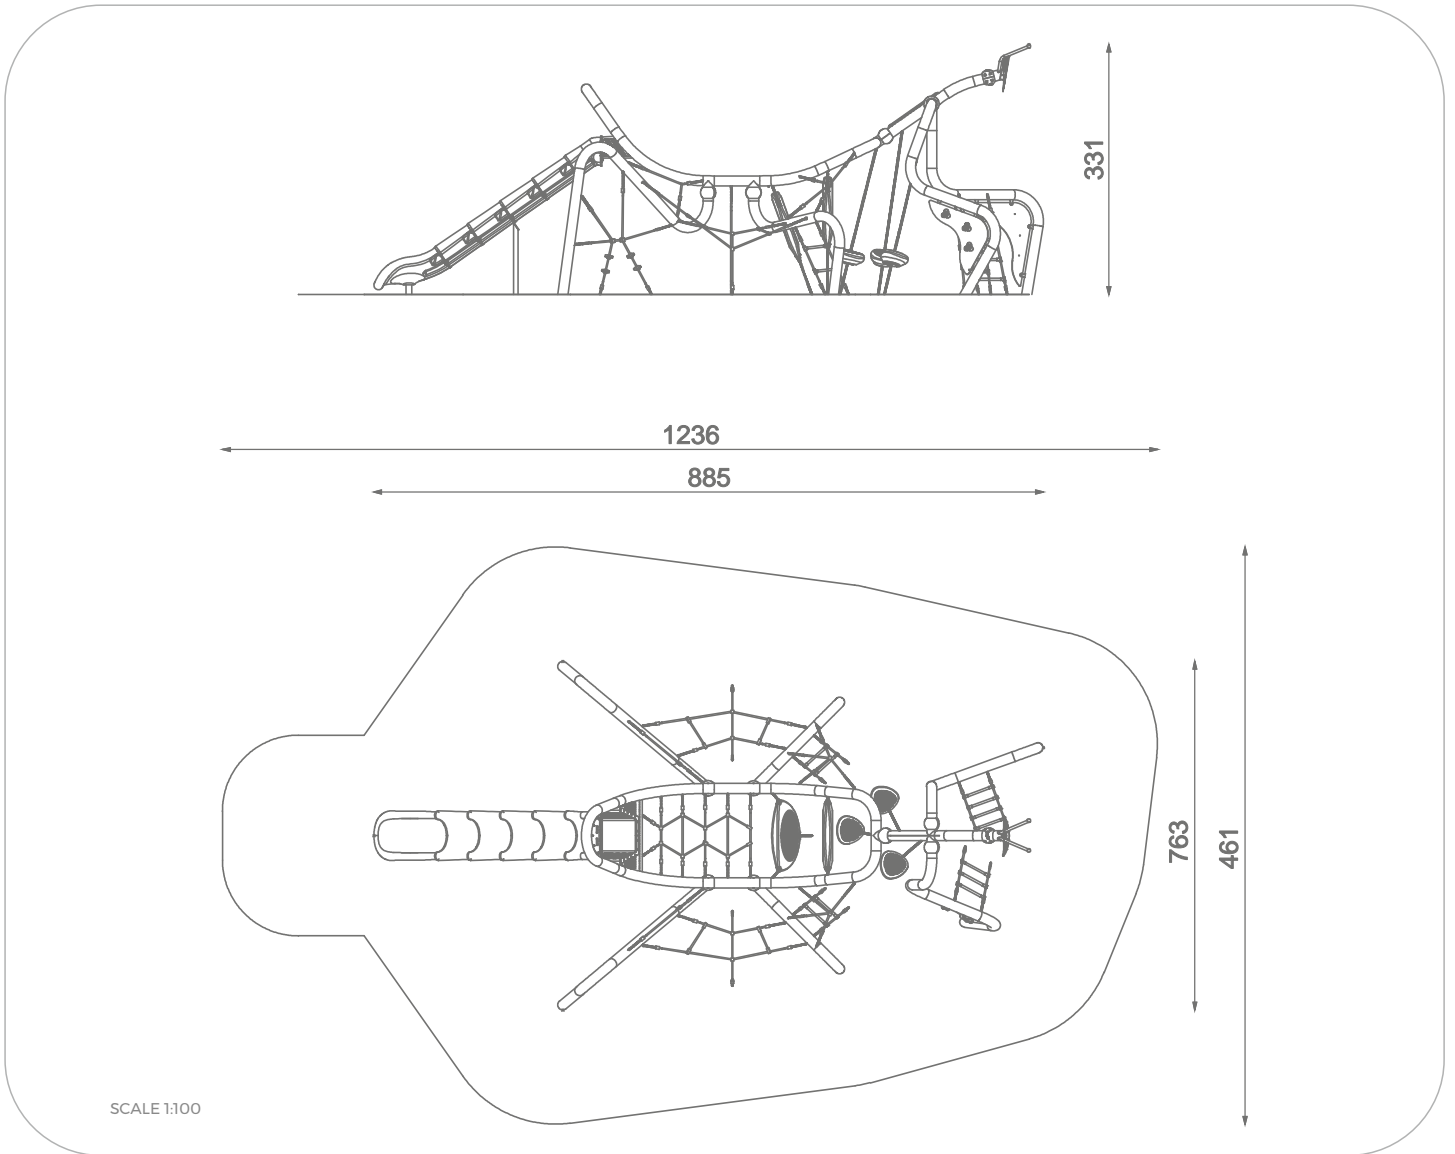

9301

SOCIALIZING

CLIMBING

BALANCING

SLIDING

INFORMATION ABOUT THE PRODUCT

Dimensions	885 x 461 cm
Safety zone	1236 x 763 cm
Safety zone area	68,6 m ²
Overall height	331 cm
Free fall height	219 cm
Amount of users	26
Product complies with EN 1176-1:2017-12	YES
Availability of spare parts	YES
Age range	3-12
According to EN 1176-1:2017-12 norm, the product requires applying a safety surface according to the product's free fall height.	

Buglo

9301

MATERIALS:

STEEL CONSTRUCTION:
Ø133 PIPES, POWDER
GALVANIZED AND COVERED
IN POWDER COATING PAINT

ELEMENTS:
HDPE 15 MM

SLIDES ARE MADE USING
ROTOMOULDING TECHNIQUE
USING LDPE MATERIAL