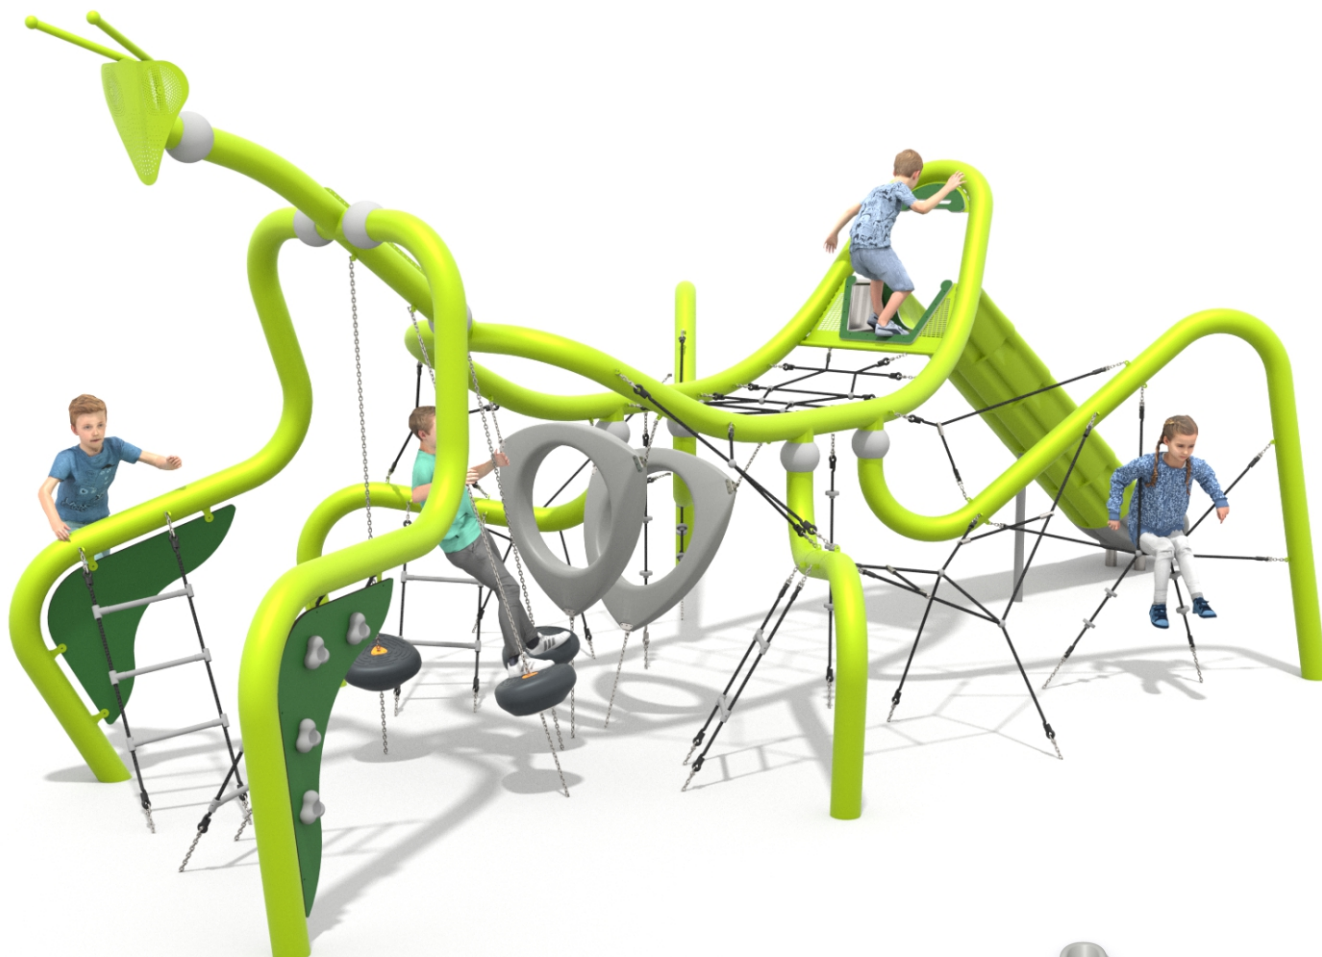

9301

SOCIALIZING

CLIMBING

BALANCING

SLIDING

INFORMATION ABOUT THE PRODUCT

Dimensions	885 x 461 cm
Safety zone	1236 x 763 cm
Safety zone area	68,6 m ²
Overall height	331 cm
Free fall height	219 cm
Amount of users	26
Product complies with EN 1176-1:2017-12	YES
Availability of spare parts	YES
Age range	3-12
According to EN 1176-1:2017-12 norm, the product requires applying a safety surface according to the product's free fall height.	

Buglo

9301

MATERIALS:

STEEL CONSTRUCTION:
Ø133 PIPES, POWDER
GALVANIZED AND COVERED
IN POWDER COATING PAINT

ELEMENTS:
HDPE 15 MM

SLIDES ARE MADE USING
ROTOMOULDING TECHNIQUE
USING LDPE MATERIAL