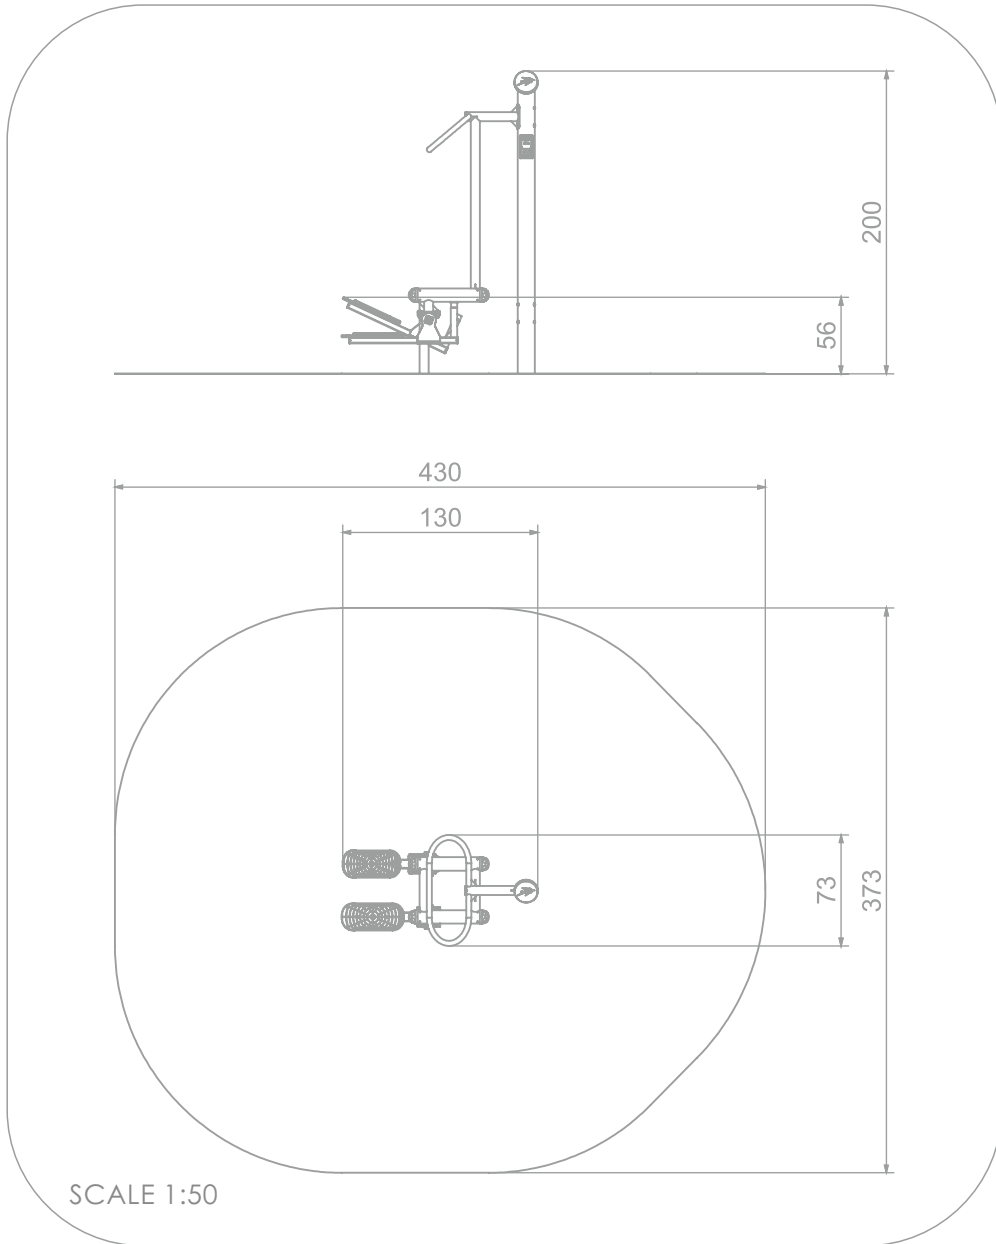

INFORMATION ABOUT THE PRODUCT

Dimensions	73 x 130 cm
Safety zone	373 x 430 cm
Safety zone area	14 m ²
Overall height	200 cm
Free fall height	56 cm
Product complies with EN 1176-1:2017-12	YES
Availability of spare parts	YES

MATERIALS:

<p>SOLID CONSTRUCTION MADE OF BLACK STEEL S235JR, CLEANED IN THE SANDBLASTING PROCESS</p>	<p>PLATES MADE OF COLOURFUL TRIPLE LAYERED POLYETHYLENE HDPE 15 MM</p>	<p>PLATE MADE OF ANODIZED ALUMINIUM PLACED OF A HANDLE MADE OF POLYAMIDE</p>
<p>ANTI-SLIP PLATE MADE OF 13 MM HPL</p>	<p>SELF-ALIGNING ROLLER BEARINGS</p>	<p>POST ENDINGS FINISHED WITH SOFT EPDM RUBBER</p>