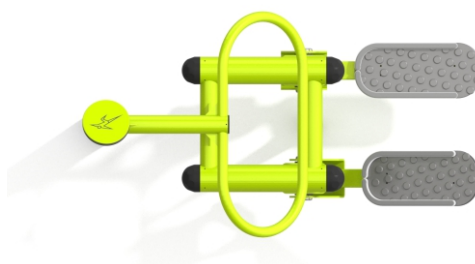

INFORMATION ABOUT THE PRODUCT

Dimensions	73 x 130 cm
Safety zone	373 x 430 cm
Safety zone area	14 m ²
Overall height	200 cm
Free fall height	56 cm
Product complies with EN 1176-1:2017-12	YES
Availability of spare parts	YES

MATERIALS:

<p>SOLID CONSTRUCTION MADE OF BLACK STEEL S235JR, CLEANED IN THE SANDBLASTING PROCESS</p>	<p>PLATES MADE OF COLOURFUL TRIPLE LAYERED POLYETHYLENE HDPE 15 MM</p>	<p>PLATE MADE OF ANODIZED ALUMINIUM PLACED OF A HANDLE MADE OF POLYAMIDE</p>
<p>ANTI-SLIP PLATE MADE OF 13 MM HPL</p>	<p>SELF-ALIGNING ROLLER BEARINGS</p>	<p>POST ENDINGS FINISHED WITH SOFT EPDM RUBBER</p>