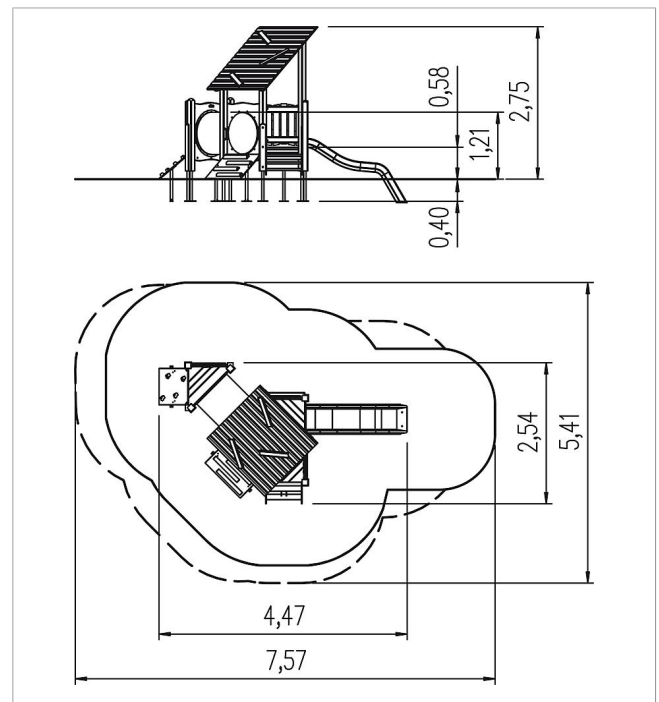

5 11 515 0110 0

**ecorino play unit
Kamet, solo**

made in germany

Scope of delivery

9x post construction: SW
 9x post shoe: steel galvanised
 4x platform construction: SW
 5x adapter: SW
 3x wall panel wood: SW
 7x decoration crossbar: SW
 2x set of grips: aluminium, plastic coated
 1x squared timber: SW
 2x cord protection: HPL
 1x long pent roof wood: SW
 1x ramp: HPL, climbing grips
 1x ramp: HPL, SW
 3x slide entry plate: HPL
 1x play panel click wheel: HPL, stainless steel, plastic
 1x play panel gear wheel: HPL
 1x staircase: SW, HPL
 fittings: stainless steel

	Material	SW pi
	Foundation level	FL 1
	Minimum space	757x541x275 cm
	Free falling height	58 cm
	Impact protection net	25,5 m ²
	Foundations	13x CF or 13x PFs
	Assembly	2 persons/4 h