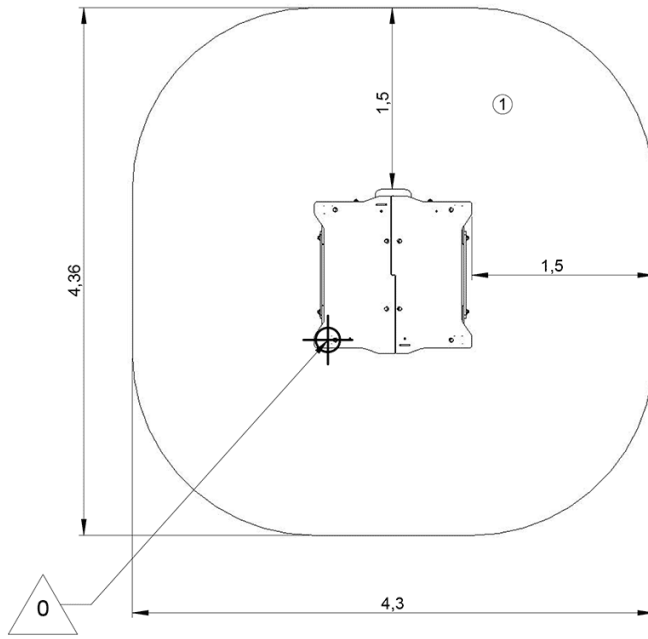

hiding

x1

Installation of equipment

IMPORTANT: It is essential to refer to the installation instructions for information on the size of the safety areas.

-  Impact area (minimum normative surface)
-  Free space

		
1	<0,60m	17m ²

2

02h00

0.14m³

17m²

136kg

15kg