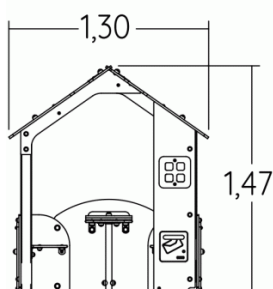

1+

10

0,6m

1 = 1,36m

2 = 1,3m

3 = 1,48m

Play value :

5

hiding

x1

Installation of equipment

IMPORTANT: It is essential to refer to the installation instructions for information on the size of the safety areas.

-  Impact area (minimum normative surface)
-  Free space

		
1	<0,60m	17m ²

2

02h00

0.14m³

17m²

136kg

15kg