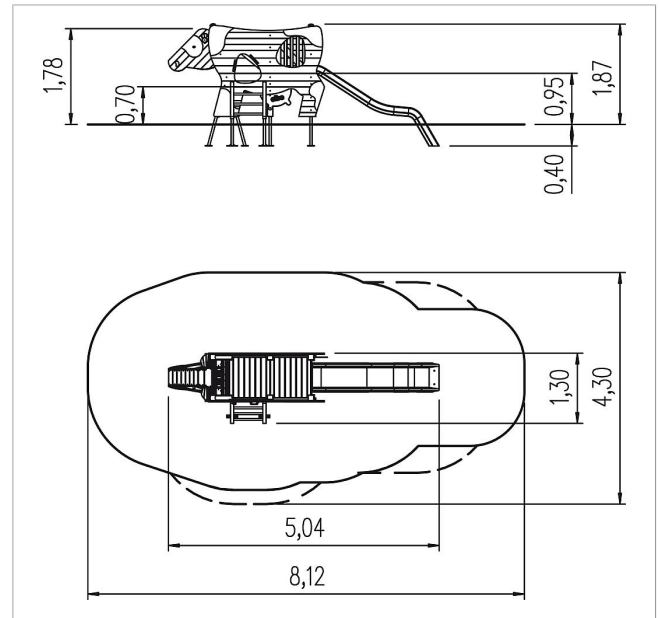

5 11 054 0410 0

**playo cow slide Erna,
solo**

made in germany

Scope of delivery

8x post construction: SW
8x post shoe: galvanised steel
2x platform construction: SW
1x cow head construction: SW glazed
4x wall panel: SW
1x parapet: SW, HPL
1x wall panel: HPL
1x slide entry plate: HPL
1x ladder: SW, rungs stainless steel
1x set of grips: aluminium, plastic coated
fittings: stainless steel

	Material	Larch, white/black
	Foundation level	FL 1
	Minimum space	812x430x275 cm
	Free falling height	178 cm
	Impact protection net	26,0 m ²
	Foundations	11x CF or 9x PFs
	Assembly	2 persons/4 h