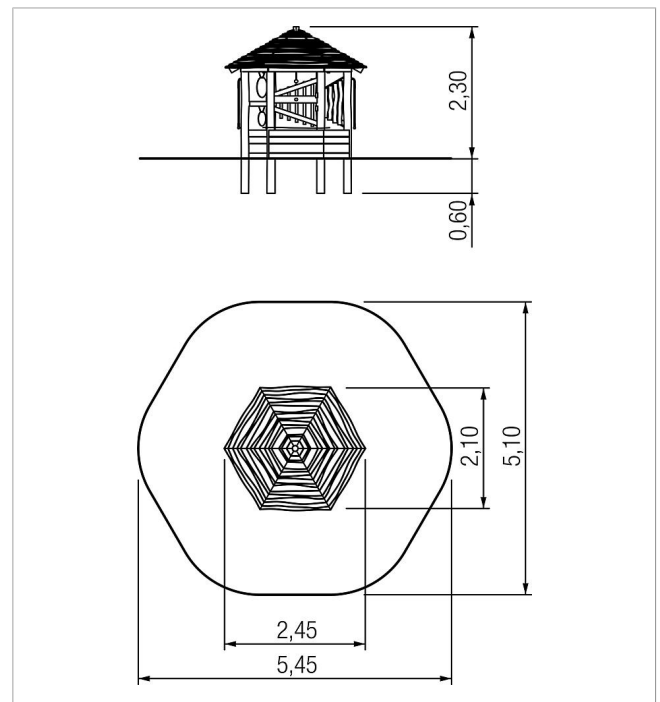

	Material	Robinia natural
	Foundation level	FL 3
	Minimum space	530x500x280 cm
	Free falling height	35 cm
	Impact protection net	21,0 m <sup>2</sup>
	Foundations	6x CF
	Assembly	-